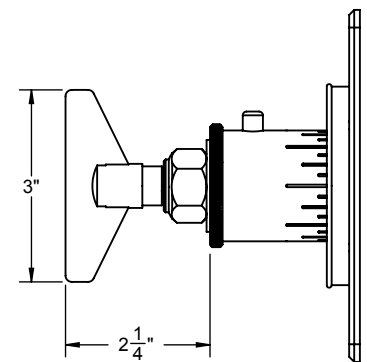

California Faucets®

Steampunk Bay™

STYLETHERM 3/4" THERMOSTATIC TRIM ONLY

Features

- 100° F safety stop button with manual override
- 5-1/2" square faceplate; flat profile
- Engraved brass temperature ring
- All brass construction
- Over 30 finishes including 15 PVD finishes

TO-THQN-85
TO-THQN-85W
TO-THQN-85B

TO-THQN-85W SHOWN

Codes/Standards Applicable

Product meets or exceeds the following:

- ASME A112.18.1/CSA B125.1
- ASSE 1016
- ADA compliant (with lever handles)

USED BY: TO-THQN-85W