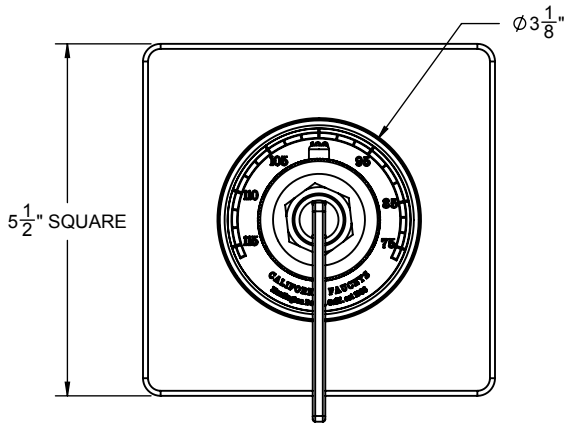

California Faucets®

Steampunk Bay™

STYLETHERM 3/4" THERMOSTATIC TRIM ONLY

Features

- 100° F safety stop button with manual override
- 5-1/2" square faceplate; flat profile
- Engraved brass temperature ring
- All brass construction
- Over 30 finishes including 15 PVD finishes

TO-THQN-85
TO-THQN-85W
TO-THQN-85B

TO-THQN-85W SHOWN

Codes/Standards Applicable

Product meets or exceeds the following:

- ASME A112.18.1/CSA B125.1
- ASSE 1016
- ADA compliant (with lever handles)

USED BY: TO-THQN-85W