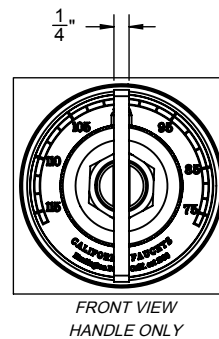

California Faucets®

Steampunk Bay™

STYLETHERM 3/4" THERMOSTATIC TRIM ONLY

Features

- 100° F safety stop button with manual override
- 5-1/2" square faceplate; flat profile
- Engraved brass temperature ring
- All brass construction
- Over 30 finishes including 15 PVD finishes

TO-THQN-85
TO-THQN-85W
TO-THQN-85B

TO-THQN-85W SHOWN

Codes/Standards Applicable

Product meets or exceeds the following:

- ASME A112.18.1/CSA B125.1
- ASSE 1016
- ADA compliant (with lever handles)

USED BY: TO-THQN-85W