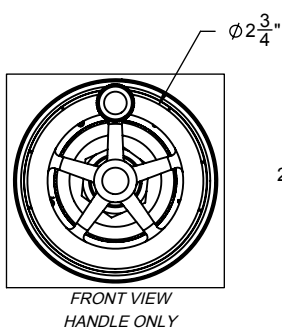

California Faucets®

Steampunk Bay™

STYLETHERM 3/4" THERMOSTATIC TRIM ONLY

Features

- 100° F safety stop button with manual override
- 5-1/2" square faceplate; flat profile
- Engraved brass temperature ring
- All brass construction
- Over 30 finishes including 15 PVD finishes

TO-THQN-85
TO-THQN-85W
TO-THQN-85B

TO-THQN-85W SHOWN

Codes/Standards Applicable

Product meets or exceeds the following:

- ASME A112.18.1/CSA B125.1
- ASSE 1016
- ADA compliant (with lever handles)

USED BY: TO-THQN-85W