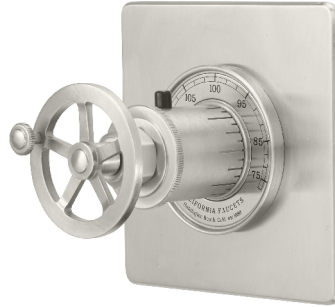

California Faucets®

Steampunk Bay™

STYLETHERM 3/4" THERMOSTATIC TRIM ONLY

Features

- 100° F safety stop button with manual override
- 5-1/2" square faceplate; flat profile
- Engraved brass temperature ring
- All brass construction
- Over 30 finishes including 15 PVD finishes

TO-THQN-85
TO-THQN-85W
TO-THQN-85B

TO-THQN-85W SHOWN

Codes/Standards Applicable

Product meets or exceeds the following:

- ASME A112.18.1/CSA B125.1
- ASSE 1016
- ADA compliant (with lever handles)

USED BY: TO-THQN-85W