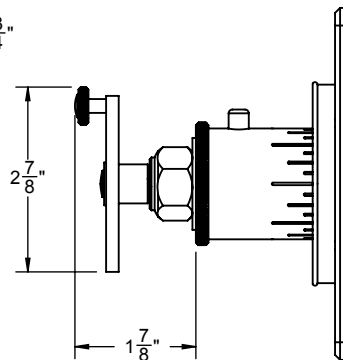

California Faucets®

Steampunk Bay™

STYLETHERM 3/4" THERMOSTATIC TRIM ONLY

Features

- 100° F safety stop button with manual override
- 5-1/2" square faceplate; flat profile
- Engraved brass temperature ring
- All brass construction
- Over 30 finishes including 15 PVD finishes

TO-THQN-85
TO-THQN-85W
TO-THQN-85B

TO-THQN-85W SHOWN

Codes/Standards Applicable

Product meets or exceeds the following:

- ASME A112.18.1/CSA B125.1
- ASSE 1016
- ADA compliant (with lever handles)

USED BY: TO-THQN-85W