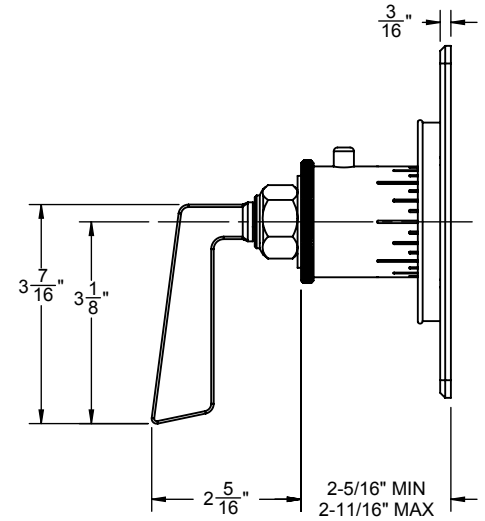

California Faucets®

Steampunk Bay™

STYLETHERM 3/4" THERMOSTATIC TRIM ONLY

Features

- 100° F safety stop button with manual override
- 5-1/2" square faceplate; flat profile
- Engraved brass temperature ring
- All brass construction
- Over 30 finishes including 15 PVD finishes

TO-THQN-85
TO-THQN-85W
TO-THQN-85B

TO-THQN-85W SHOWN

Codes/Standards Applicable

Product meets or exceeds the following:

- ASME A112.18.1/CSA B125.1
- ASSE 1016
- ADA compliant (with lever handles)

USED BY: TO-THQN-85W

USED BY: TO-THQN-85B