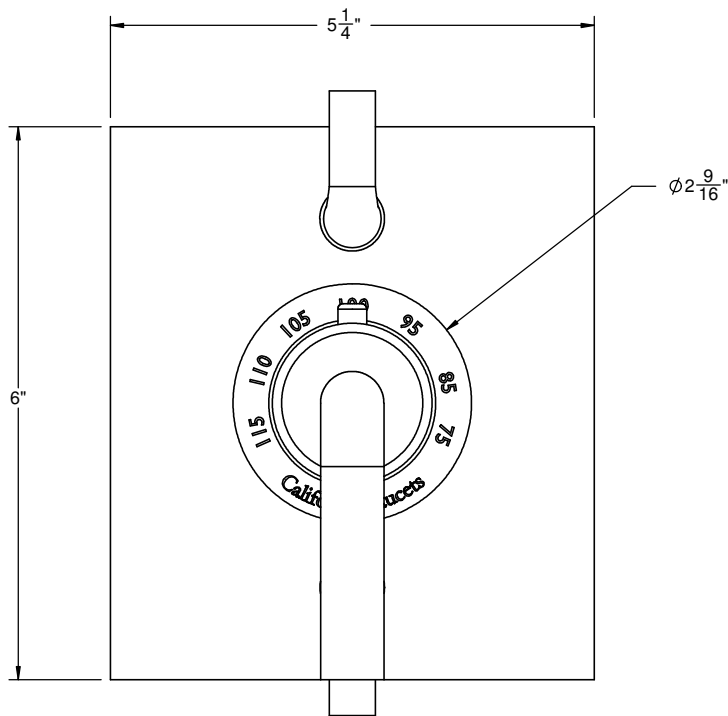

California Faucets®

Tamalpais™

STYLETHERM TRIM ONLY W/ DUAL VOLUME CONTROL

Features

- All brass construction
- 100° F safety stop button with manual override
- Dual integral volume control
- 6" by 5-1/4" rectangular faceplate; flat profile
- Less head, arm, flange and spout
- Engraved brass temperature ring
- Over 30 finishes including 15 PVD finishes

Codes/Standards Applicable

Product meets or exceeds the following:

- ASME A112.18.1/CSA B125.1
- ASSE 1016
- ADA compliant

TO-THF2L-74

ALL DIMENSIONS SHOWN TO NEAREST 1/16"