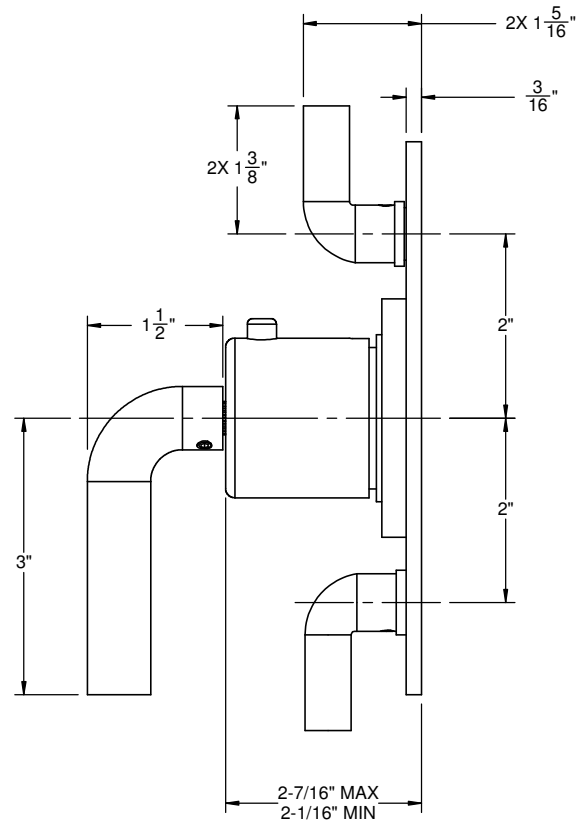

California Faucets®

Tamalpais™

STYLETHERM TRIM ONLY W/ DUAL VOLUME CONTROL

Features

- All brass construction
- 100° F safety stop button with manual override
- Dual integral volume control
- 6" by 5-1/4" rectangular faceplate; flat profile
- Less head, arm, flange and spout
- Engraved brass temperature ring
- Over 30 finishes including 15 PVD finishes

Codes/Standards Applicable

Product meets or exceeds the following:

- ASME A112.18.1/CSA B125.1
- ASSE 1016
- ADA compliant

TO-THF2L-74

ALL DIMENSIONS SHOWN TO NEAREST 1/16"