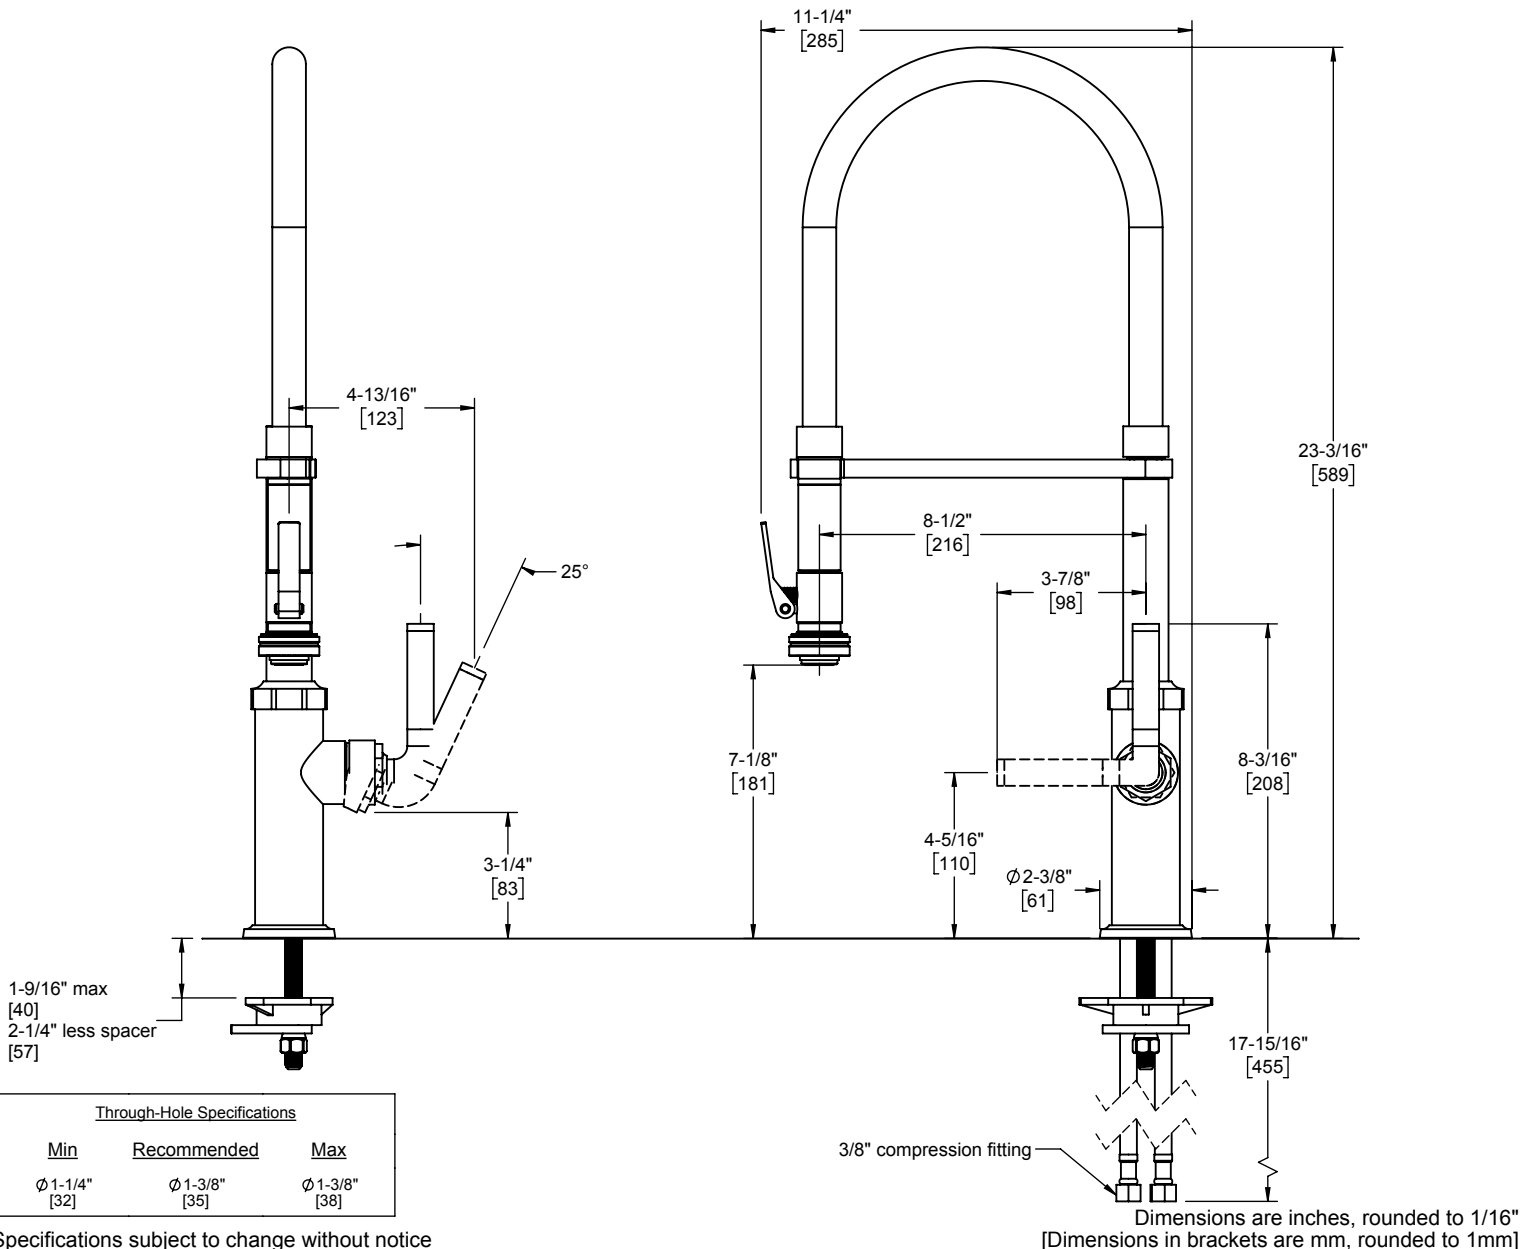

Specifications subject to change without notice