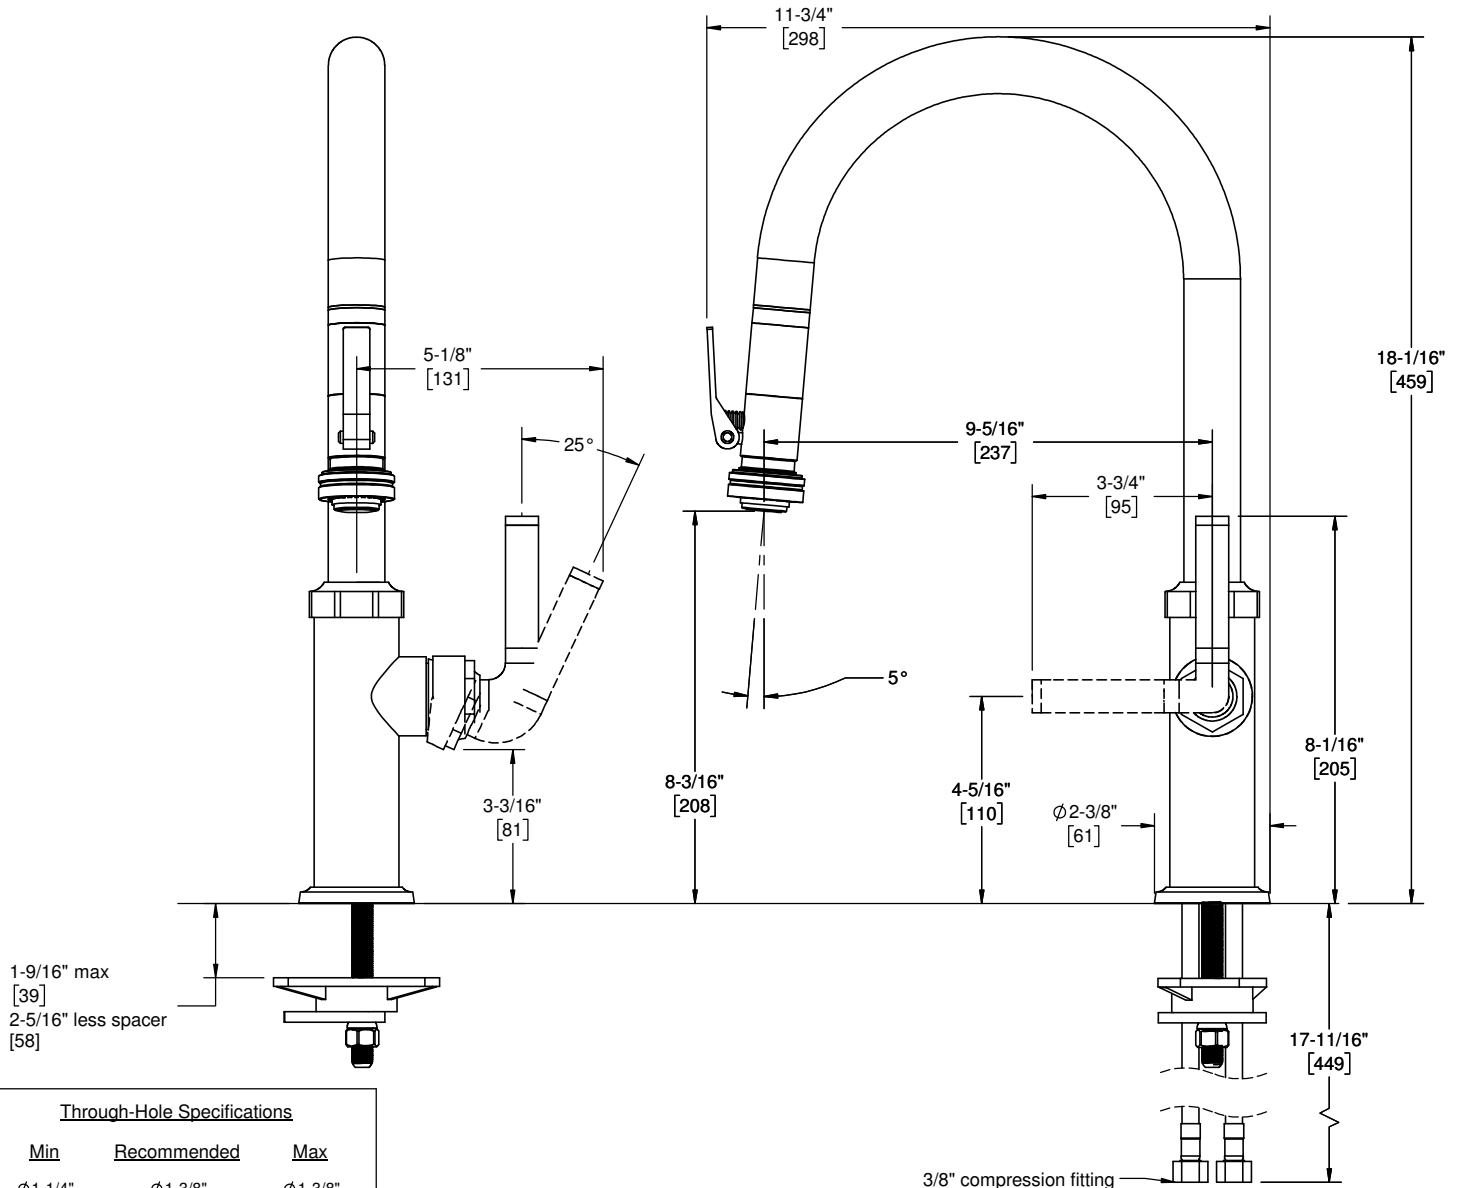

California Faucets®

Descanso®

Squeeze Lever Pull-Down Kitchen Faucet - High Arc Spout

Features

- Available in 28 finishes including 13 PVD finishes
- All brass construction including sprayhead
- 360° rotating spout
- PDS™ "Positive Docking System" secures sprayhead
- Squeeze lever activates spray mode
- Spray jets have easy-to-clean surface
- Quiet polymer-braided hose with rotating joint
- Ceramic disc cartridge
- Max flow rate: 1.8 gpm (6.8 L/min)

Codes/Standards Applicable

Product meets or exceeds the following:

- ASME A112.18.1/CSA B125.1
- NSF 61, NSF 372, CEC, & DOE
- Commonwealth of MA
- ADA compliant

K30-100SQ-FL
K30-100SQ-KL
K30-100SQ-SL

K30-100SQ-FL-ZZ shown

XX = handle style

Through-Hole Specifications		
Min	Recommended	Max
Ø1-1/4" [32]	Ø1-3/8" [35]	Ø1-3/8" [38]

Specifications subject to change without notice

Dimensions are inches, rounded to 1/16"
[Dimensions in brackets are mm, rounded to 1mm]