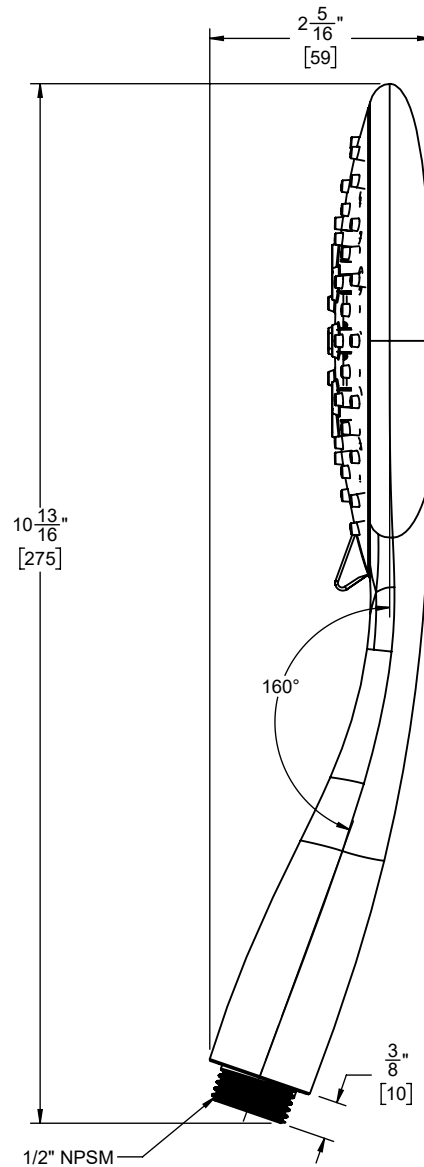

California Faucets®

STYLEFLOW® AIR GEO

5-3/8" MULTI-FUNCTION TRANSITIONAL HANDSHOWER

HS-563.25
HS-563.20
HS-563.18

Features

- 1/2" MIP inlet
- Air induction technology
- 3 function handshower: rain, air, & massage
- Self cleaning rubber jets
- ABS body
- 5-3/8" diameter, gray face
- Replace .FR with desired max flow rate:
HS-563.25 for 2.5 gpm
HS-563.20 for 2.0 gpm
HS-563.18 for 1.8 gpm

Codes/Standards Applicable

Product meets or exceeds the following:

- ASME A112.18.1/CSA B125.1
- CEC (1.8 gpm)
- DOE (2.5, 2.0, & 1.8 gpm)
- Commonwealth of MA
- EPA WaterSense (2.0 gpm)

SPECIFICATIONS SUBJECT TO CHANGE WITHOUT NOTICE

DIMENSIONS SHOWN TO NEAREST 1/16"
[DIMENSIONS SHOWN TO NEAREST 1MM]