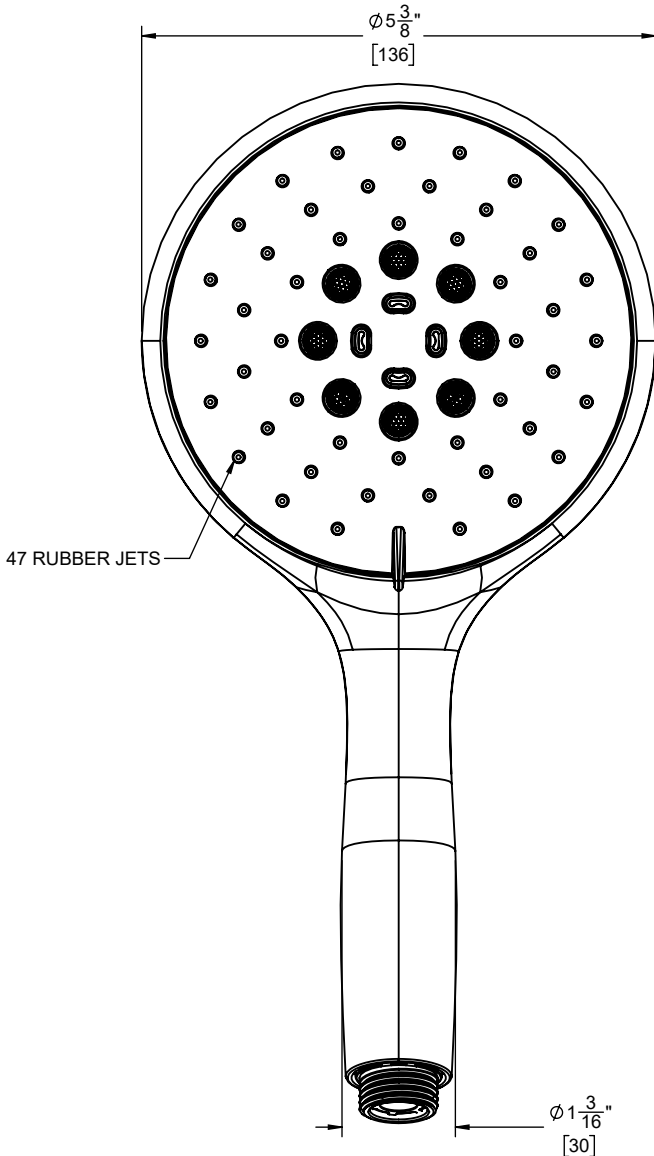

California Faucets®

STYLEFLOW® AIR GEO

5-3/8" MULTI-FUNCTION TRANSITIONAL HANDSHOWER

HS-563.25
HS-563.20
HS-563.18

Features

- 1/2" MIP inlet
- Air induction technology
- 3 function handshower: rain, air, & massage
- Self cleaning rubber jets
- ABS body
- 5-3/8" diameter, gray face
- Replace .FR with desired max flow rate:
HS-563.25 for 2.5 gpm
HS-563.20 for 2.0 gpm
HS-563.18 for 1.8 gpm

Codes/Standards Applicable

Product meets or exceeds the following:

- ASME A112.18.1/CSA B125.1
- CEC (1.8 gpm)
- DOE (2.5, 2.0, & 1.8 gpm)
- Commonwealth of MA
- EPA WaterSense (2.0 gpm)

SPECIFICATIONS SUBJECT TO CHANGE WITHOUT NOTICE

DIMENSIONS SHOWN TO NEAREST 1/16"
[DIMENSIONS SHOWN TO NEAREST 1MM]