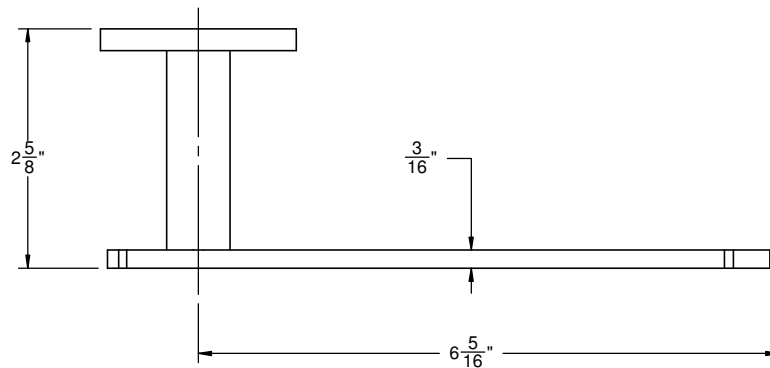

California Faucets®

Arpeggio™

SINGLE POST TOILET PAPER / HAND TOWEL HOLDER

Features

- Solid brass construction
- Includes all mounting hardware
- Over 30 finishes including 15 PVD finishes
- For additional product listing, see www.californiafaucets.com

E4-STP

Codes/Standards Applicable

Meets or exceeds the following at date of manufacture:

- None applicable

(2X) 3/8"-1/2" WALL ANCHOR

(2X) 8 X 1-1/2" SCREW

ALL DIMENSIONS SHOWN TO NEAREST 1/16"