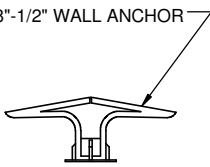

E4-STP

Codes/Standards Applicable

Meets or exceeds the following at date of manufacture:

- None applicable

(2X) 3/8"-1/2" WALL ANCHOR

(2X) 8 X 1-1/2" SCREW

ALL DIMENSIONS SHOWN TO NEAREST 1/16"