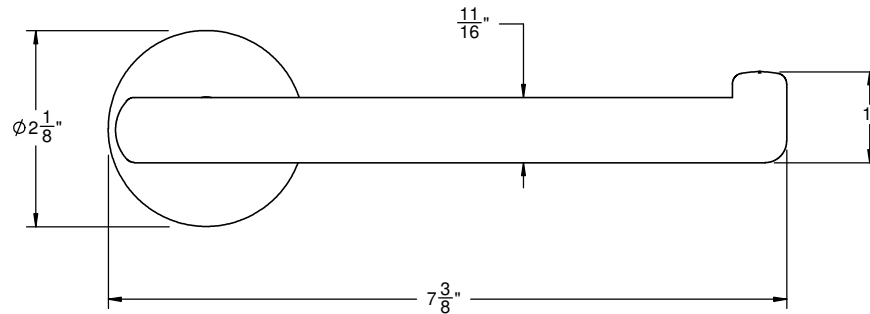

California Faucets®

Arpeggio™

SINGLE POST TOILET PAPER / HAND TOWEL HOLDER

Features

- Solid brass construction
- Includes all mounting hardware
- Over 30 finishes including 15 PVD finishes
- For additional product listing, see www.californiafaucets.com

E4-STP

Codes/Standards Applicable

Meets or exceeds the following at date of manufacture:

- None applicable

(2X) 3/8"-1/2" WALL ANCHOR

(2X) 8 X 1-1/2" SCREW

ALL DIMENSIONS SHOWN TO NEAREST 1/16"