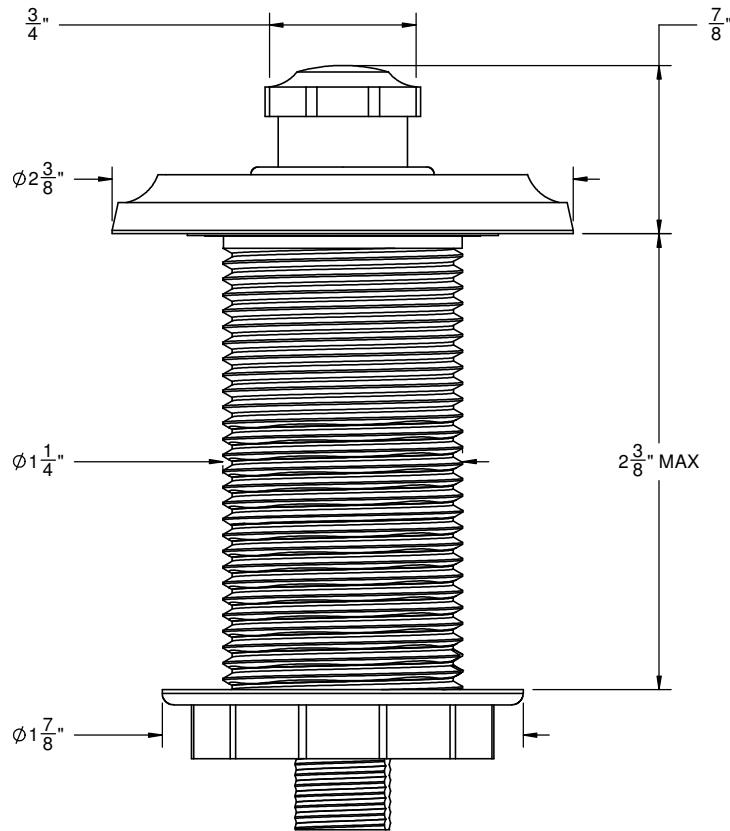

California Faucets®

Descanso™

INDUSTRIAL AIR SWITCH FOR DISPOSER - TRIM ONLY

Features

- All brass construction
- Requires control box (9615) sold separately
- Over 30 finishes including 15 PVD finishes

9611-K30

THROUGH-HOLE SPECIFICATIONS

MIN	RECOMMENDED	MAX
$\phi 1-1/4"$	$\phi 1-1/4"$	$\phi 1-3/8"$

SPECIFICATIONS SUBJECT TO CHANGE WITHOUT NOTICE

ALL DIMENSIONS SHOWN TO NEAREST 1/16"