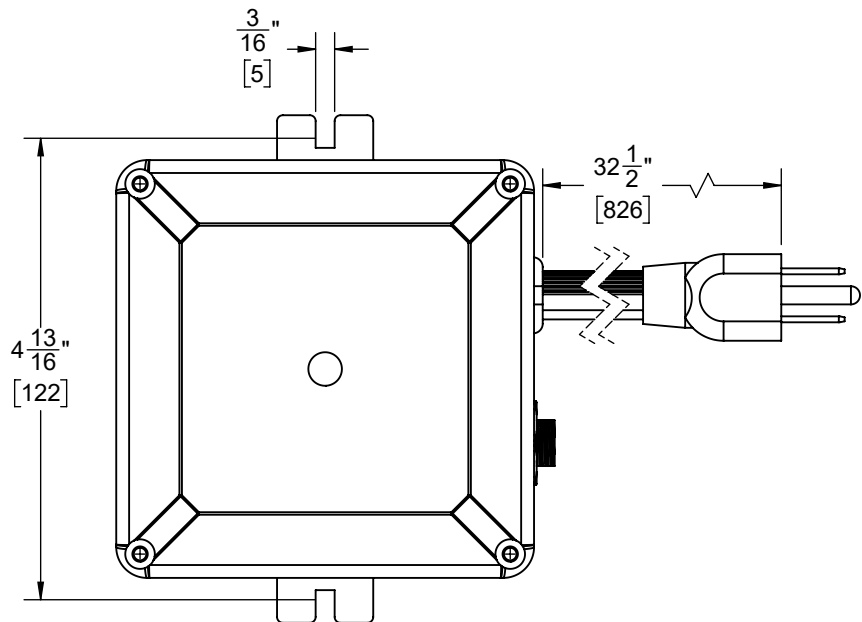

California Faucets®

**Descanso™**

**INDUSTRIAL AIR SWITCH FOR WASTE DISPOSAL**

**9610-K30**

**Features**

- Available in 28 finishes including 13 PVD finishes
- All brass trim (button & flange)
- Includes 5' flexible tubing
- Control box has dual outlets
- One outlet is always "ON" except when air switch is activated
- 13A (non-inductive) @120V AC
- 1/2 HP (.373 kW) @120V AC
- 50-60 Hz

**Codes/Standards**

Product meets or exceeds the following:

- UL listed U.S. and Canada (control box)

1/4" x 5' TUBING

**THROUGH-HOLE SPECIFICATIONS**

MIN	RECOMMENDED	MAX
$\phi 1\text{-}1/4$ " [32]	$\phi 1\text{-}1/4$ " [32]	$\phi 1\text{-}3/8$ " [35]

SPECIFICATIONS SUBJECT TO CHANGE WITHOUT NOTICE

DIMENSIONS SHOWN TO NEAREST 1/16"  
[DIMENSIONS SHOWN TO NEAREST 1MM]