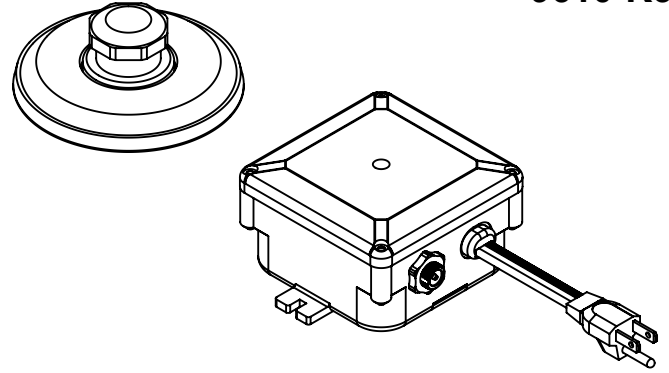

California Faucets®

**Descanso™**

**INDUSTRIAL AIR SWITCH FOR WASTE DISPOSAL**

**9610-K30**

**Features**

- Available in 28 finishes including 13 PVD finishes
- All brass trim (button & flange)
- Includes 5' flexible tubing
- Control box has dual outlets
- One outlet is always "ON" except when air switch is activated
- 13A (non-inductive) @120V AC
- 1/2 HP (.373 kW) @120V AC
- 50-60 Hz

**Codes/Standards**

Product meets or exceeds the following:

- UL listed U.S. and Canada (control box)

1/4" x 5' TUBING

**THROUGH-HOLE SPECIFICATIONS**

MIN	RECOMMENDED	MAX
$\phi 1\text{-}1/4$ " [32]	$\phi 1\text{-}1/4$ " [32]	$\phi 1\text{-}3/8$ " [35]

SPECIFICATIONS SUBJECT TO CHANGE WITHOUT NOTICE

DIMENSIONS SHOWN TO NEAREST 1/16"  
[DIMENSIONS SHOWN TO NEAREST 1MM]