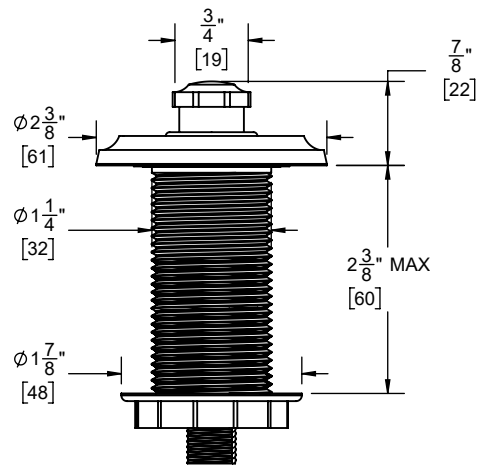

California Faucets®

**Descanso™**

**INDUSTRIAL AIR SWITCH FOR WASTE DISPOSAL**

**9610-K30**

**Features**

- Available in 28 finishes including 13 PVD finishes
- All brass trim (button & flange)
- Includes 5' flexible tubing
- Control box has dual outlets
- One outlet is always "ON" except when air switch is activated
- 13A (non-inductive) @120V AC
- 1/2 HP (.373 kW) @120V AC
- 50-60 Hz

**Codes/Standards**

Product meets or exceeds the following:

- UL listed U.S. and Canada (control box)

1/4" x 5' TUBING

**THROUGH-HOLE SPECIFICATIONS**

MIN	RECOMMENDED	MAX
$\phi 1\text{-}1/4$ " [32]	$\phi 1\text{-}1/4$ " [32]	$\phi 1\text{-}3/8$ " [35]

SPECIFICATIONS SUBJECT TO CHANGE WITHOUT NOTICE

DIMENSIONS SHOWN TO NEAREST 1/16"  
[DIMENSIONS SHOWN TO NEAREST 1MM]