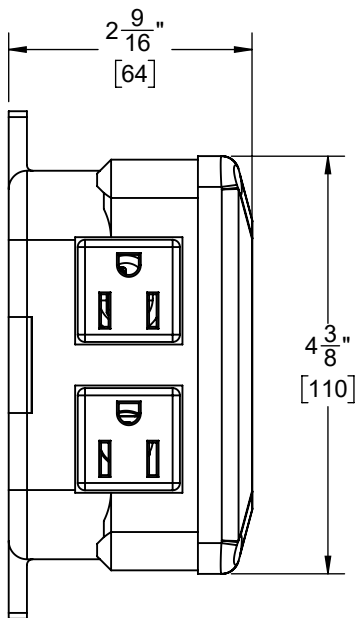

California Faucets®

**Descanso™**

**INDUSTRIAL AIR SWITCH FOR WASTE DISPOSAL**

**9610-K30**

**Features**

- Available in 28 finishes including 13 PVD finishes
- All brass trim (button & flange)
- Includes 5' flexible tubing
- Control box has dual outlets
- One outlet is always "ON" except when air switch is activated
- 13A (non-inductive) @120V AC
- 1/2 HP (.373 kW) @120V AC
- 50-60 Hz

**Codes/Standards**

Product meets or exceeds the following:

- UL listed U.S. and Canada (control box)

1/4" x 5' TUBING

**THROUGH-HOLE SPECIFICATIONS**

MIN	RECOMMENDED	MAX
$\phi 1\text{-}1/4$ " [32]	$\phi 1\text{-}1/4$ " [32]	$\phi 1\text{-}3/8$ " [35]

SPECIFICATIONS SUBJECT TO CHANGE WITHOUT NOTICE

DIMENSIONS SHOWN TO NEAREST 1/16"  
[DIMENSIONS SHOWN TO NEAREST 1MM]