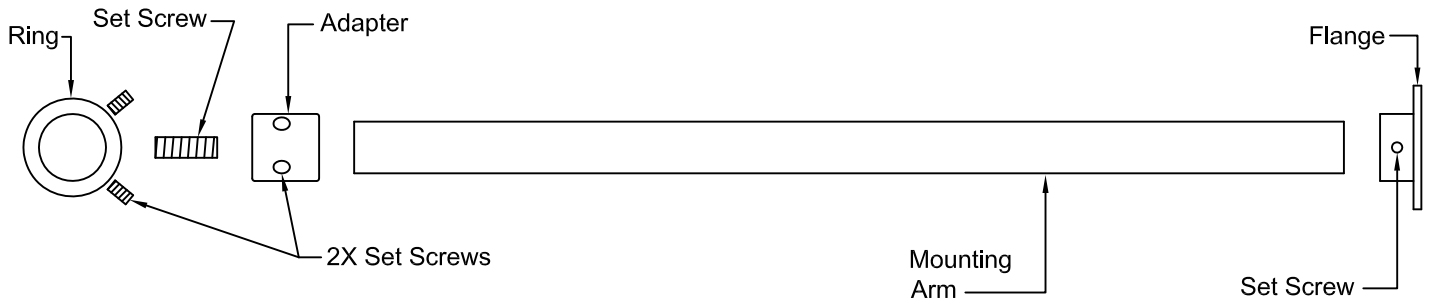

NOTE:
1. ZZ DENOTES FINISH
2. APPLY LOCTITE 680
OR EQUIVALENT

Pos.	Description	Qty.	Part #
1	BASE,WALL, 9115, 9525	2	952689-ZZ
2	SET-SCREW, 8-32 X 1/8" SCKT HD SS	2	881300-99
3	BAR, 11-1/4", 925	2	952688-ZZ
4	BUSHING, 9115, 9525	2	952690-ZZ
5	SET-SCREW, 8-32 X 1/8" SCKT HD SS	4	881300-99
6	SET-SCREW, 1/4 - 20 X 1/2" SCKT HD SS	2	882085-99
7	SET-SCREW, 8-32 X 3/16" SCKT HD SS	4	881301-99
8	RING, SMALL, T-STABILIZER, 9530, 9515, 9525	2	952684-ZZ
9	SCREW, BASE, WALL, 9115, 9525	4	952691-ZZ
10	ANCHOR, SCREW, 9115, 9525	4	952692-99
11	KEY, ALLEN, SHORT ARM, 5/64" BLACK	1	882042-99
12	CARTON, 15.875" X 3.75" X 2.625"	1	M505

 California Faucets® info@calfaucets.com www.calfaucets.com	DESCRIPTION: WALL STABILIZER KIT		STARTING DATE: 10/18/05
	NEXT ASSEMBLY: ---	USED ON: ---	REVISION DATE: 05/15/08
	DRAWING NUMBER: 9525-ZZ		APPROVED BY: J. WOJTASZEK
			SCALE: NONE
			DRAWN BY: C. WULF

Exploded View

Top View

Side View

Front View

 California Faucets® info@calfaucets.com www.calfaucets.com	DESCRIPTION:		WALL STABILIZER KIT		STARTING DATE: 10/18/05
	NEXT ASSEMBLY: ---		USED ON: ---		REVISION DATE: 05/15/08
	DRAWING NUMBER: 9525				APPROVED BY: J. WOJTASZEK
					SCALE: NONE
					DRAWN BY: C. WULF