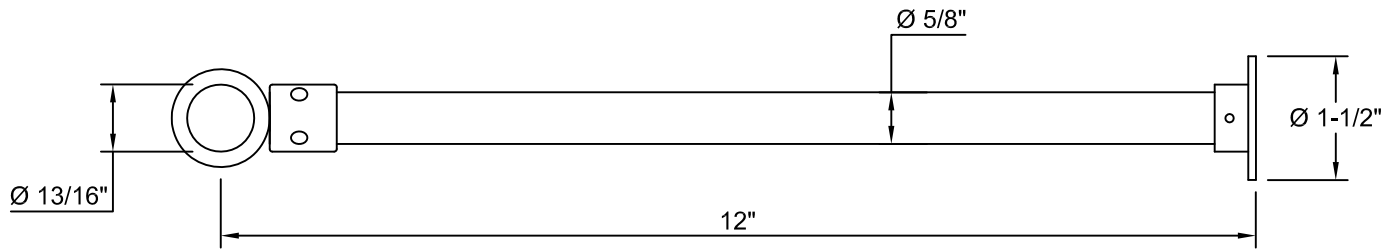

Exploded View

Top View

Side View

Front View

  California Faucets® info@calfaucets.com www.calfaucets.com	DESCRIPTION:		WALL STABILIZER KIT		STARTING DATE: 10/18/05
	NEXT ASSEMBLY: ---		USED ON: ---		REVISION DATE: 05/15/08
	DRAWING NUMBER: 9525				APPROVED BY: J. WOJTASZEK
					SCALE: NONE
					DRAWN BY: C. WULF