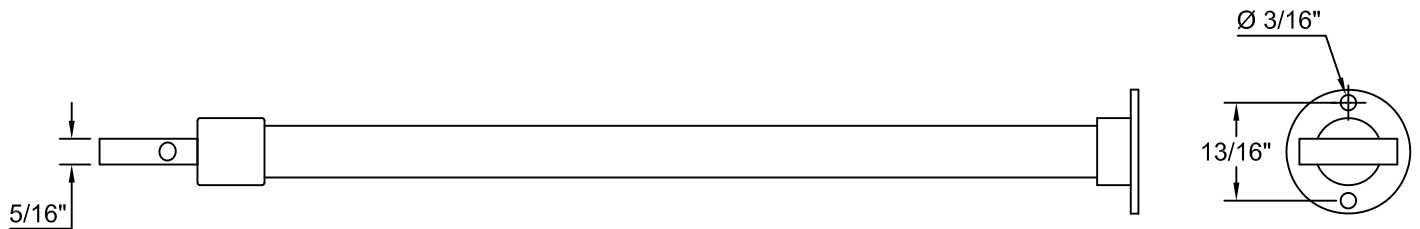

NOTE:
1. ZZ DENOTES FINISH
2. APPLY LOCTITE 680
OR EQUIVALENT

Pos.	Description	Qty.	Part #
1	BASE,WALL, 9115, 9525	2	952689-ZZ
2	SET-SCREW, 8-32 X 1/8" SCKT HD SS	2	881300-99
3	BAR, 11-1/4", 925	2	952688-ZZ
4	BUSHING, 9115, 9525	2	952690-ZZ
5	SET-SCREW, 8-32 X 1/8" SCKT HD SS	4	881300-99
6	SET-SCREW, 1/4 - 20 X 1/2" SCKT HD SS	2	882085-99
7	SET-SCREW, 8-32 X 3/16" SCKT HD SS	4	881301-99
8	RING, SMALL, T-STABILIZER, 9530, 9515, 9525	2	952684-ZZ
9	SCREW, BASE, WALL, 9115, 9525	4	952691-ZZ
10	ANCHOR, SCREW, 9115, 9525	4	952692-99
11	KEY, ALLEN, SHORT ARM, 5/64" BLACK	1	882042-99
12	CARTON, 15.875" X 3.75" X 2.625"	1	M505

 California Faucets® info@calfaucets.com www.calfaucets.com	DESCRIPTION: WALL STABILIZER KIT		STARTING DATE: 10/18/05
	NEXT ASSEMBLY: ---	USED ON: ---	REVISION DATE: 05/15/08
	DRAWING NUMBER: 9525-ZZ		APPROVED BY: J. WOJTASZEK
			SCALE: NONE
			DRAWN BY: C. WULF

Exploded View

Top View

Side View

Front View

 California Faucets® info@calfaucets.com www.calfaucets.com	DESCRIPTION:		WALL STABILIZER KIT		STARTING DATE: 10/18/05
	NEXT ASSEMBLY: ---		USED ON: ---		REVISION DATE: 05/15/08
	DRAWING NUMBER: 9525				APPROVED BY: J. WOJTASZEK
					SCALE: NONE
					DRAWN BY: C. WULF