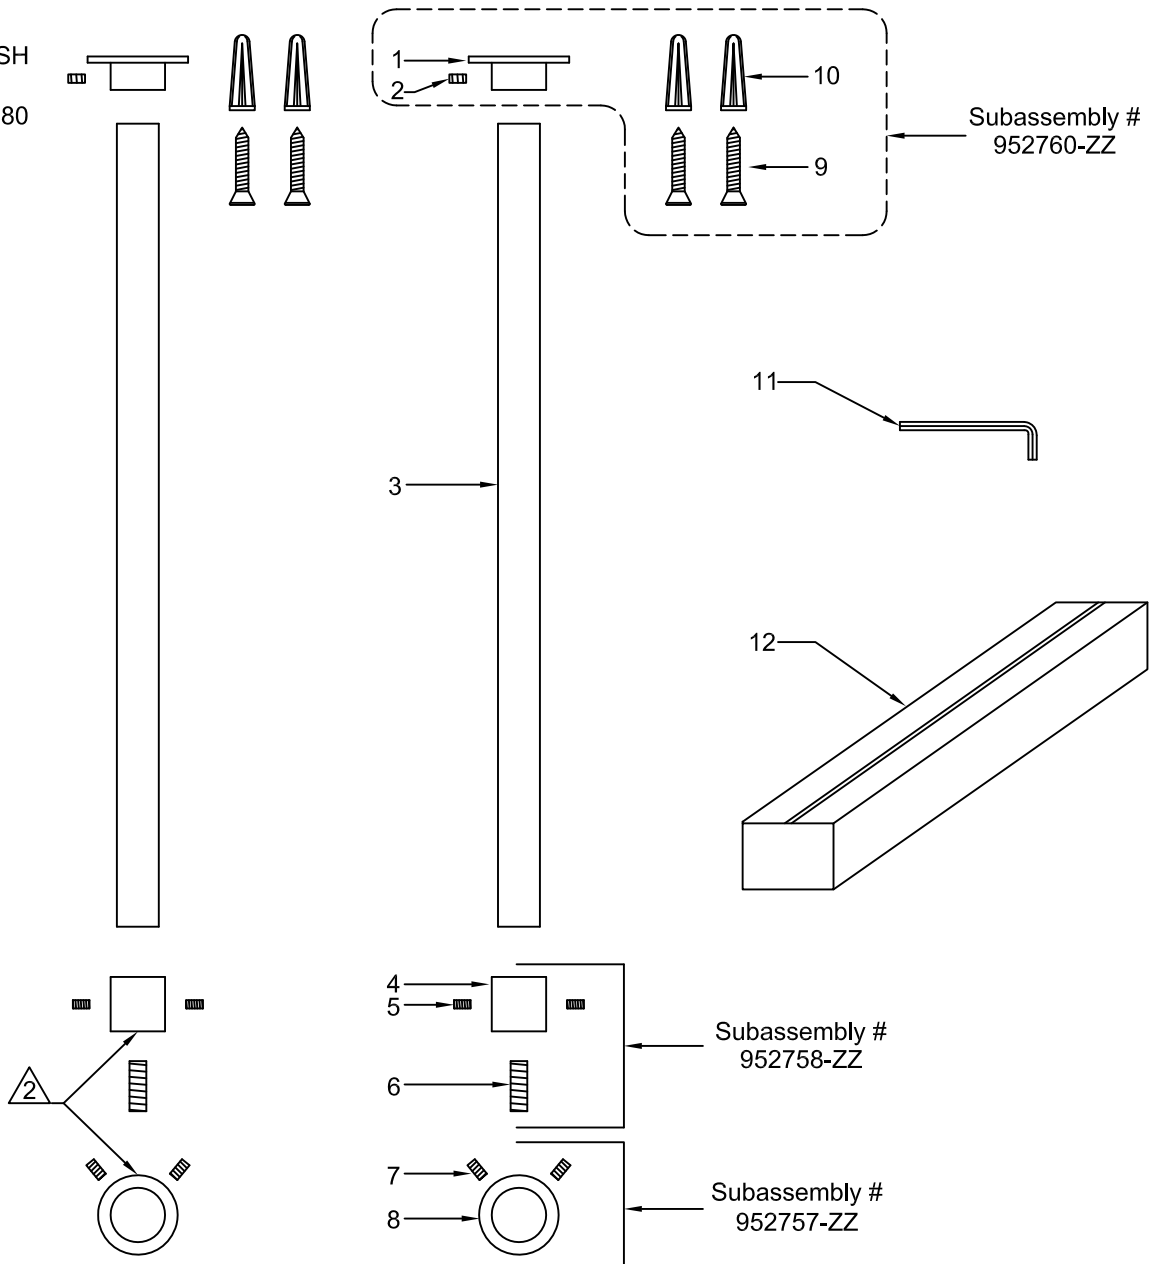

NOTE:
1. ZZ DENOTES FINISH
2. APPLY LOCTITE 680
OR EQUIVALENT

Pos.	Description	Qty.	Part #
1	BASE,WALL, 9115, 9525	2	952689-ZZ
2	SET-SCREW, 8-32 X 1/8" SCKT HD SS	2	881300-99
3	BAR, 11-1/4", 925	2	952688-ZZ
4	BUSHING, 9115, 9525	2	952690-ZZ
5	SET-SCREW, 8-32 X 1/8" SCKT HD SS	4	881300-99
6	SET-SCREW, 1/4 - 20 X 1/2" SCKT HD SS	2	882085-99
7	SET-SCREW, 8-32 X 3/16" SCKT HD SS	4	881301-99
8	RING, SMALL, T-STABILIZER, 9530, 9515, 9525	2	952684-ZZ
9	SCREW, BASE, WALL, 9115, 9525	4	952691-ZZ
10	ANCHOR, SCREW, 9115, 9525	4	952692-99
11	KEY, ALLEN, SHORT ARM, 5/64" BLACK	1	882042-99
12	CARTON, 15.875" X 3.75" X 2.625"	1	M505

 California Faucets® info@calfaucets.com www.calfaucets.com	DESCRIPTION: WALL STABILIZER KIT		STARTING DATE: 10/18/05
	NEXT ASSEMBLY: ---	USED ON: ---	REVISION DATE: 05/15/08
	DRAWING NUMBER: 9525-ZZ		APPROVED BY: J. WOJTASZEK
			SCALE: NONE
			DRAWN BY: C. WULF

Exploded View

Top View

Side View

Front View

 California Faucets® info@calfaucets.com www.calfaucets.com	DESCRIPTION:		WALL STABILIZER KIT		STARTING DATE: 10/18/05
	NEXT ASSEMBLY: ---		USED ON: ---		REVISION DATE: 05/15/08
	DRAWING NUMBER: 9525				APPROVED BY: J. WOJTASZEK
					SCALE: NONE
					DRAWN BY: C. WULF