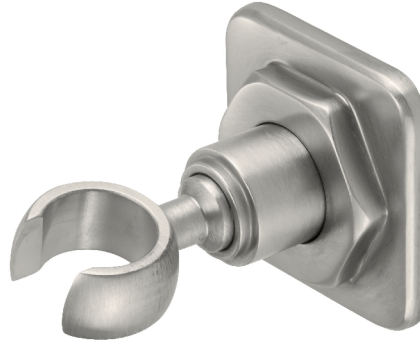

California Faucets®

Steampunk Bay™

HANDSHOWER SUPPLY ELBOW

SH-10-85

Features

- All brass construction
- Over 30 finishes including 15 PVD finishes
- 1/2" NPT (female) inlet connection
- 1/2" NPSM (male) outlet connection

Codes/Standards Applicable

- Product meets or exceeds the following:
- ASME A112.18.1/CSA B125.1

Features

- All brass construction
- Over 30 finishes including 15 PVD finishes
- All mounting hardware included
- Accepts most conical handshower hoses

Codes/Standards Applicable

- Product meets or exceeds the following:
- ASME A112.18.1/CSA B125.1

California Faucets®

Handshower

HANDSHOWER HOSE

Features

- 1/2" FIP inlet
- 1/2" FIP outlet
- Double spiral out hose for added strength
- Solid brass construction
- Over 30 finishes include 16 PVD finishes