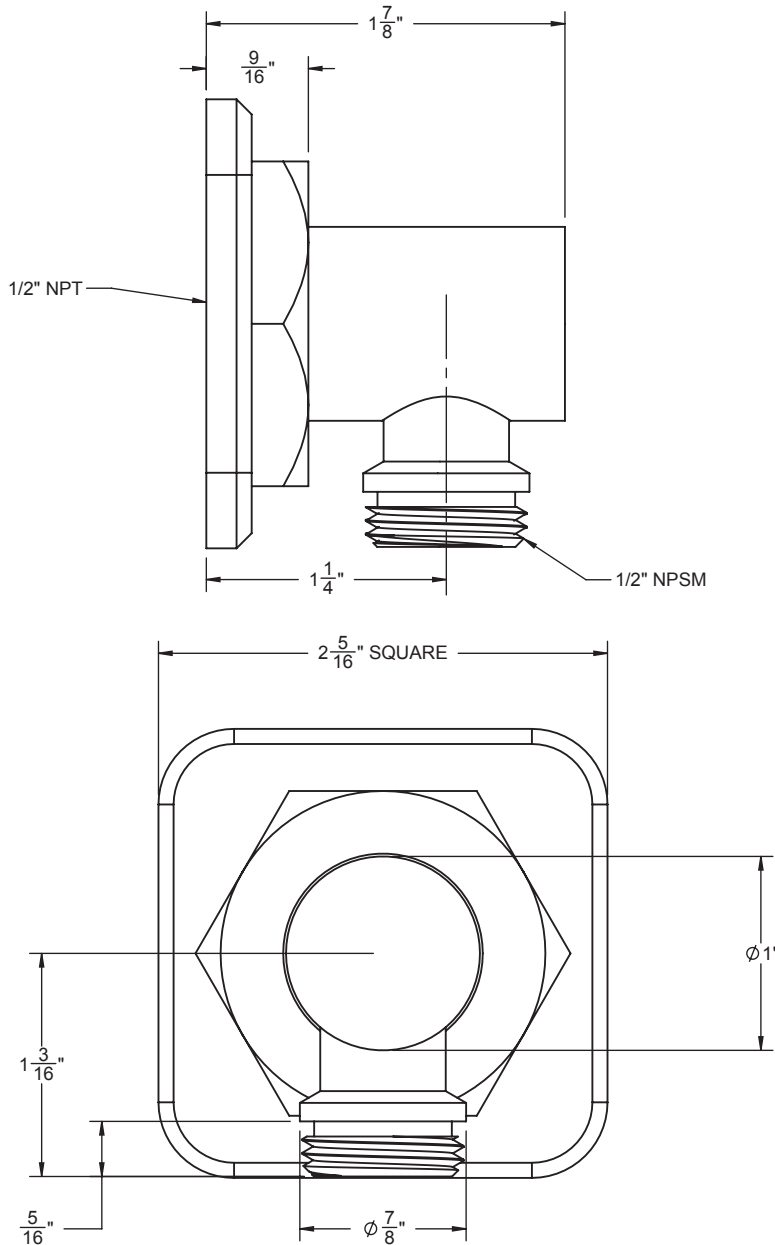

California Faucets®

Steampunk Bay™

HANDSHOWER SUPPLY ELBOW

SH-10-85

Features

- All brass construction
- Over 30 finishes including 15 PVD finishes
- 1/2" NPT (female) inlet connection
- 1/2" NPSM (male) outlet connection

Codes/Standards Applicable

- Product meets or exceeds the following:
- ASME A112.18.1/CSA B125.1

Features

- All brass construction
- Over 30 finishes including 15 PVD finishes
- All mounting hardware included
- Accepts most conical handshower hoses

Codes/Standards Applicable

- Product meets or exceeds the following:
- ASME A112.18.1/CSA B125.1

California Faucets®

Handshower

HANDSHOWER HOSE

Features

- 1/2" FIP inlet
- 1/2" FIP outlet
- Double spiral out hose for added strength
- Solid brass construction
- Over 30 finishes include 16 PVD finishes

Codes/Standards Applicable

Meets or exceeds the following at date of manufacture:

- ASME A112.18.1/CSA B125.1

HS-68

ALL DIMENSIONS SHOWN TO NEAREST 1/16"