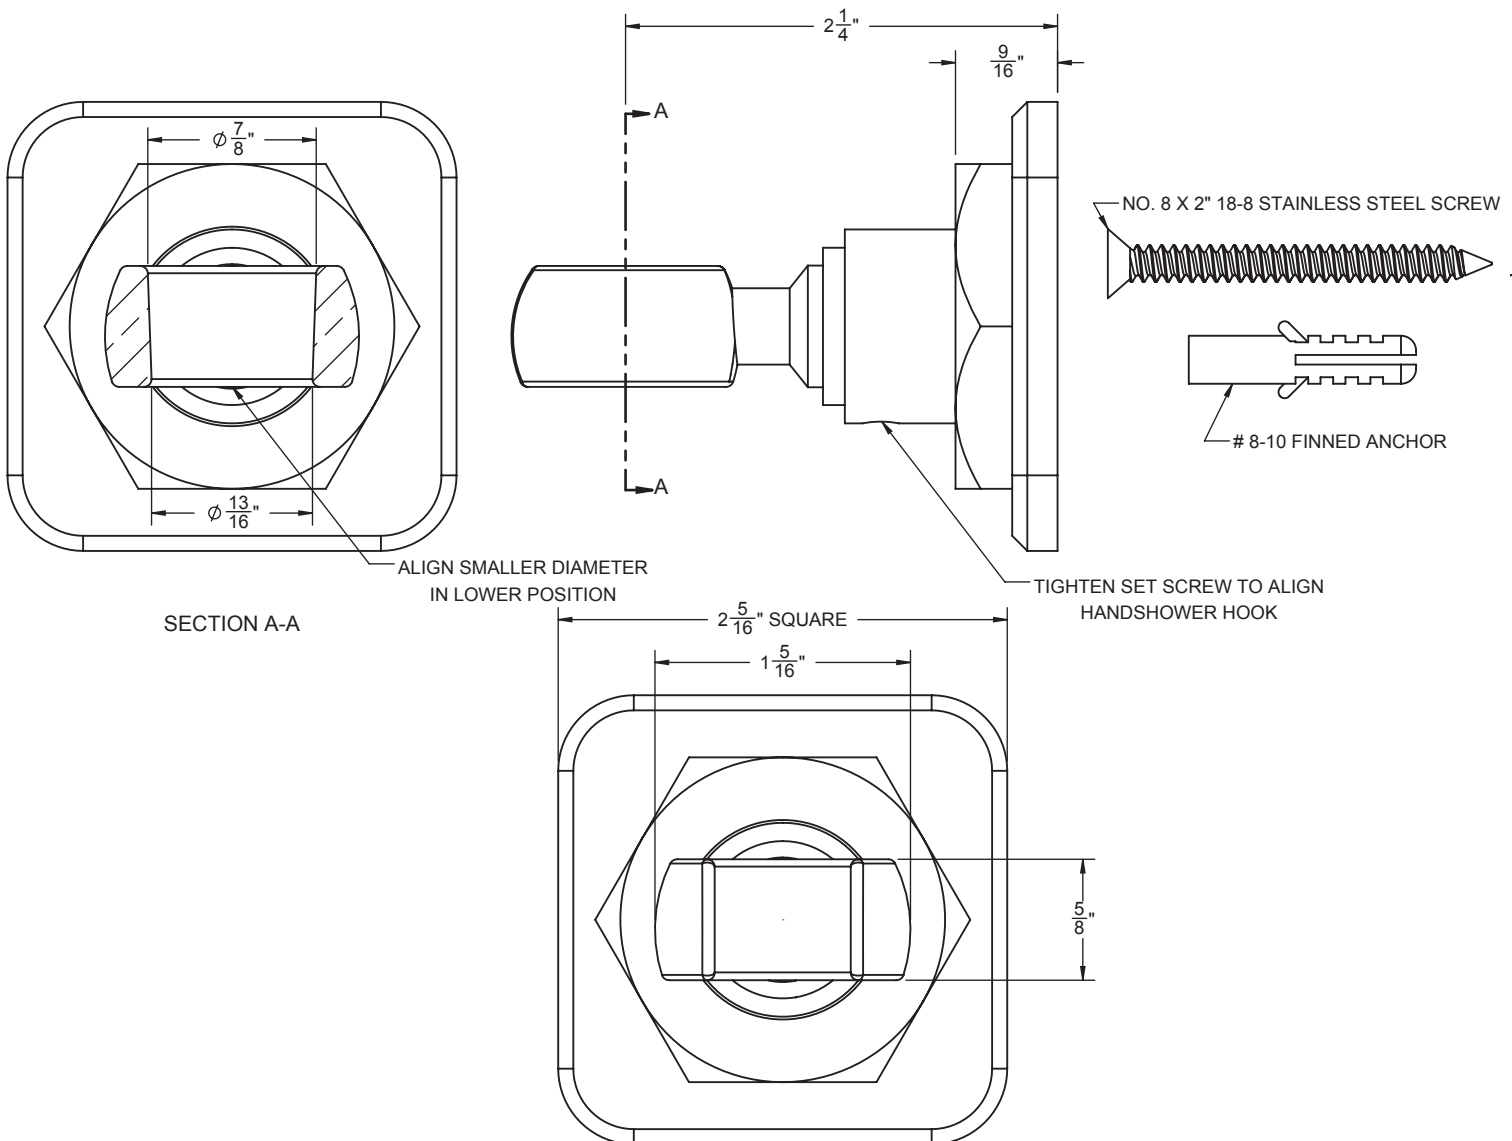

California Faucets®

Steampunk Bay™

HANDSHOWER SUPPLY ELBOW

SH-10-85

Features

- All brass construction
- Over 30 finishes including 15 PVD finishes
- 1/2" NPT (female) inlet connection
- 1/2" NPSM (male) outlet connection

Codes/Standards Applicable

- Product meets or exceeds the following:
- ASME A112.18.1/CSA B125.1

Features

- All brass construction
- Over 30 finishes including 15 PVD finishes
- All mounting hardware included
- Accepts most conical handshower hoses

Codes/Standards Applicable

- Product meets or exceeds the following:
- ASME A112.18.1/CSA B125.1

California Faucets®

Handshower

HANDSHOWER HOSE

Features

- 1/2" FIP inlet
- 1/2" FIP outlet
- Double spiral out hose for added strength
- Solid brass construction
- Over 30 finishes include 16 PVD finishes

Codes/Standards Applicable

Meets or exceeds the following at date of manufacture:

- ASME A112.18.1/CSA B125.1

HS-68

ALL DIMENSIONS SHOWN TO NEAREST 1/16"