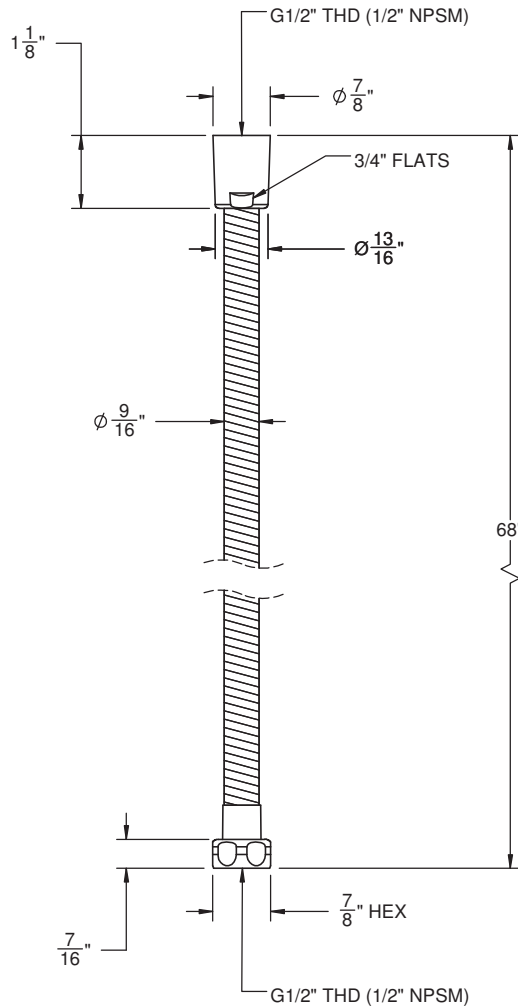

California Faucets®

Steampunk Bay™

HANDSHOWER SUPPLY ELBOW

SH-10-85

Features

- All brass construction
- Over 30 finishes including 15 PVD finishes
- 1/2" NPT (female) inlet connection
- 1/2" NPSM (male) outlet connection

Codes/Standards Applicable

- Product meets or exceeds the following:
- ASME A112.18.1/CSA B125.1

Features

- All brass construction
- Over 30 finishes including 15 PVD finishes
- All mounting hardware included
- Accepts most conical handshower hoses

Codes/Standards Applicable

- Product meets or exceeds the following:
- ASME A112.18.1/CSA B125.1

California Faucets®

Handshower

HANDSHOWER HOSE

Features

- 1/2" FIP inlet
- 1/2" FIP outlet
- Double spiral out hose for added strength
- Solid brass construction
- Over 30 finishes include 16 PVD finishes

Codes/Standards Applicable

Meets or exceeds the following at date of manufacture:

- ASME A112.18.1/CSA B125.1

HS-68

ALL DIMENSIONS SHOWN TO NEAREST 1/16"