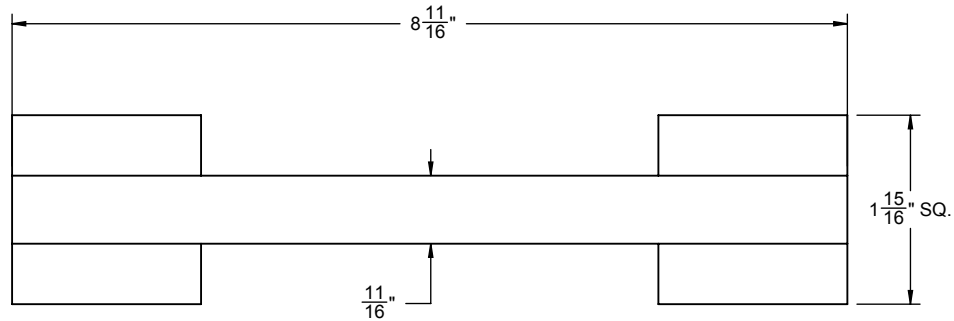

### Codes/Standards Applicable

Product meets or exceeds the following:

- None applicable

	(4X) 8 X 1-1/2" PHILLIPS HEAD SCREW
	(4X) 3/8"-1/2" WALL ANCHOR