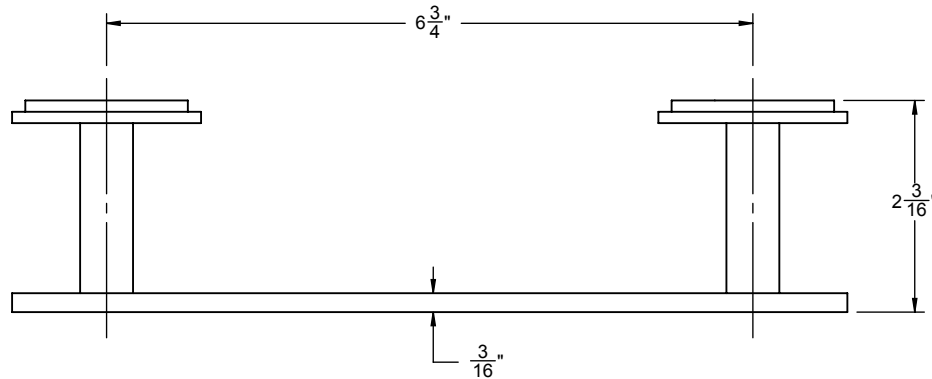

### Codes/Standards Applicable

Product meets or exceeds the following:

- None applicable

	(4X) 8 X 1-1/2" PHILLIPS HEAD SCREW
	(4X) 3/8"-1/2" WALL ANCHOR