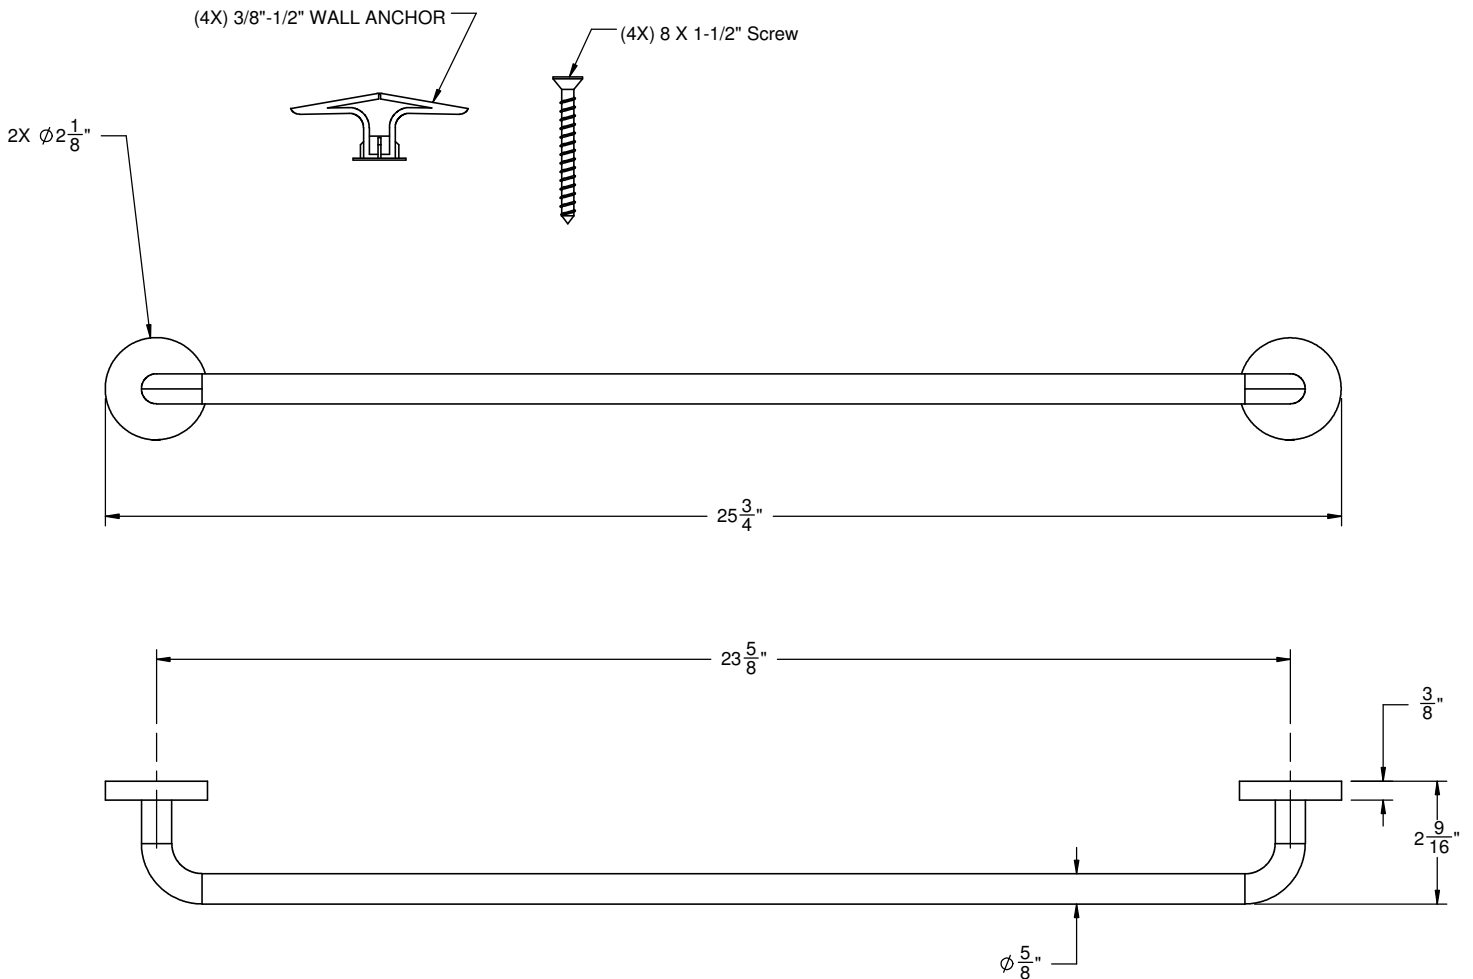

California Faucets®

TAMALPAIS™

24" SHOWER BAR

Features

- Over 30 finishes including 14 PVD finishes
- Solid brass construction
- Includes all mounting hardware
- For additional product listing, see www.californiafaucets.com

74-24

Codes/Standards Applicable

Meets or exceeds the following at date of manufacture:

- None applicable

ALL DIMENSIONS SHOWN TO NEAREST 1/16"