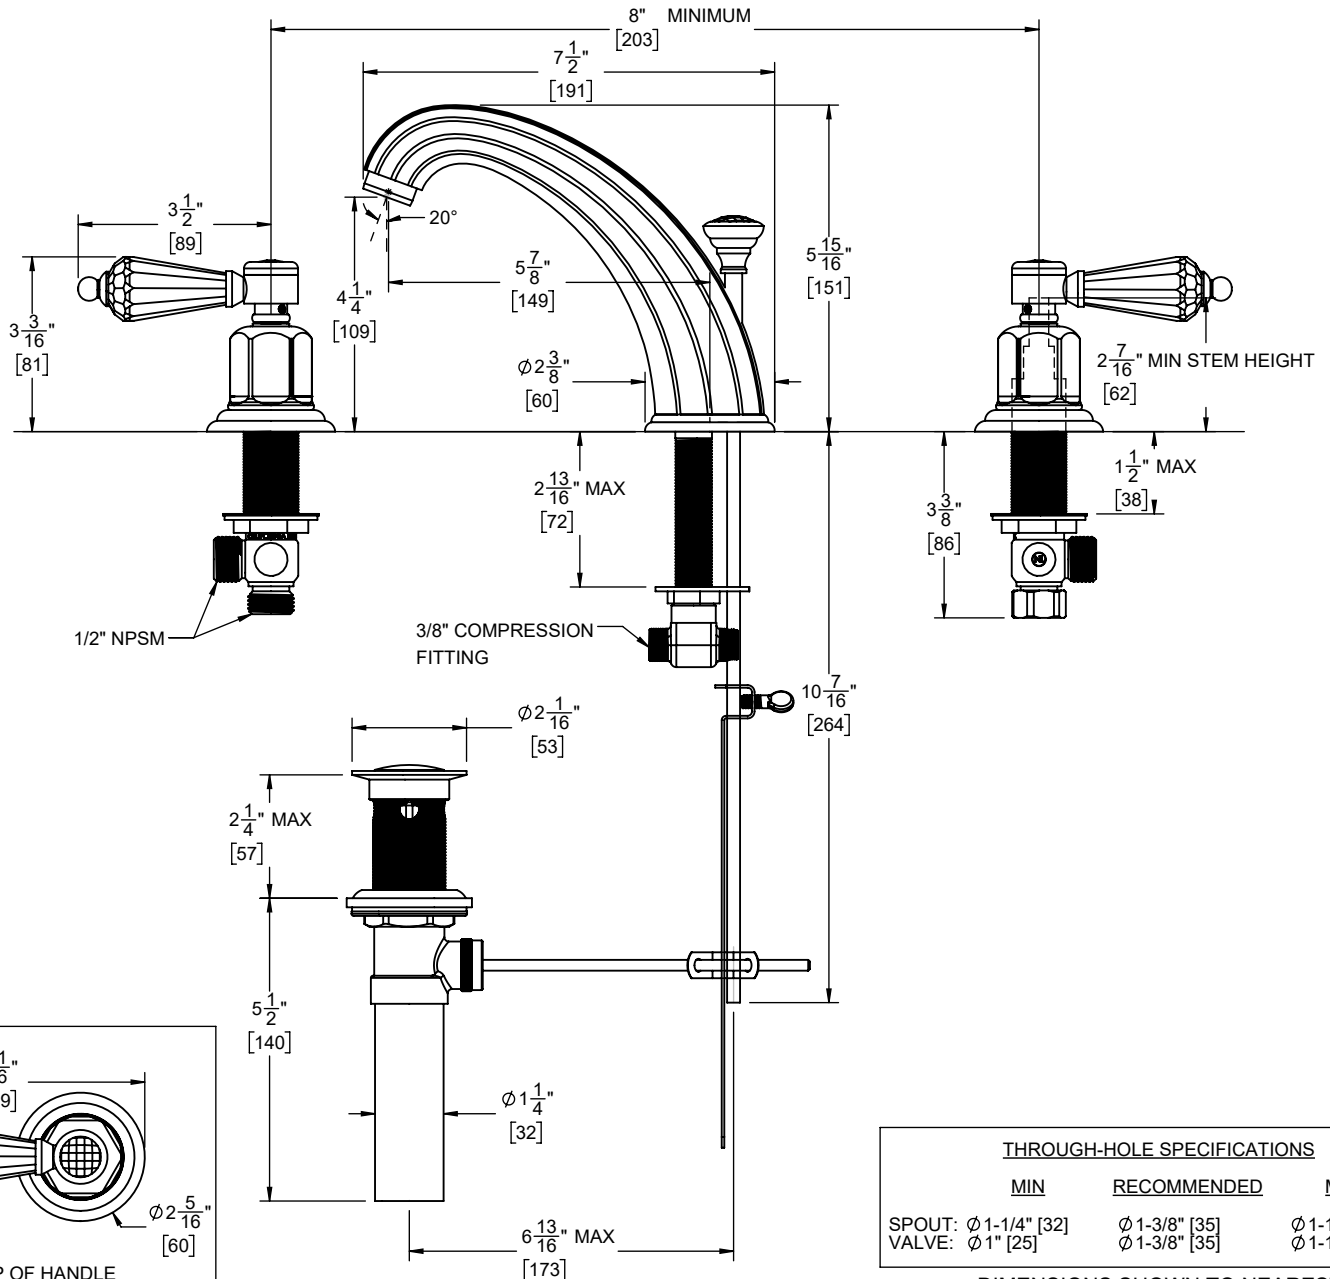

California Faucets®

Crystal Cove™

WIDESPREAD LAVATORY FAUCET

6902

Features

- Available in 28 finishes including 13 PVD Finishes
- All brass construction
- 5-7/8" spout center to center
- 1/4 turn ceramic disc cartridge(s)
- Flexible braided hoses for ease of installation
- ϕ 1-1/4" all brass touch style pop up drain assembly
- 1.2gpm (4.5 L/min) max flow rate

Codes/Standards

Product meets or exceeds the following:

- ASME A112.18.1/CSA B125.1
- NSF/ANSI 61 & NSF/ANSI 372
- CEC / DOE
- EPA WaterSense High Efficiency Lavatory
- Commonwealth of MA
- ADA compliant

SPECIFICATIONS SUBJECT TO CHANGE WITHOUT NOTICE

DIMENSIONS SHOWN TO NEAREST 1/16"
[DIMENSIONS SHOWN TO NEAREST 1MM]