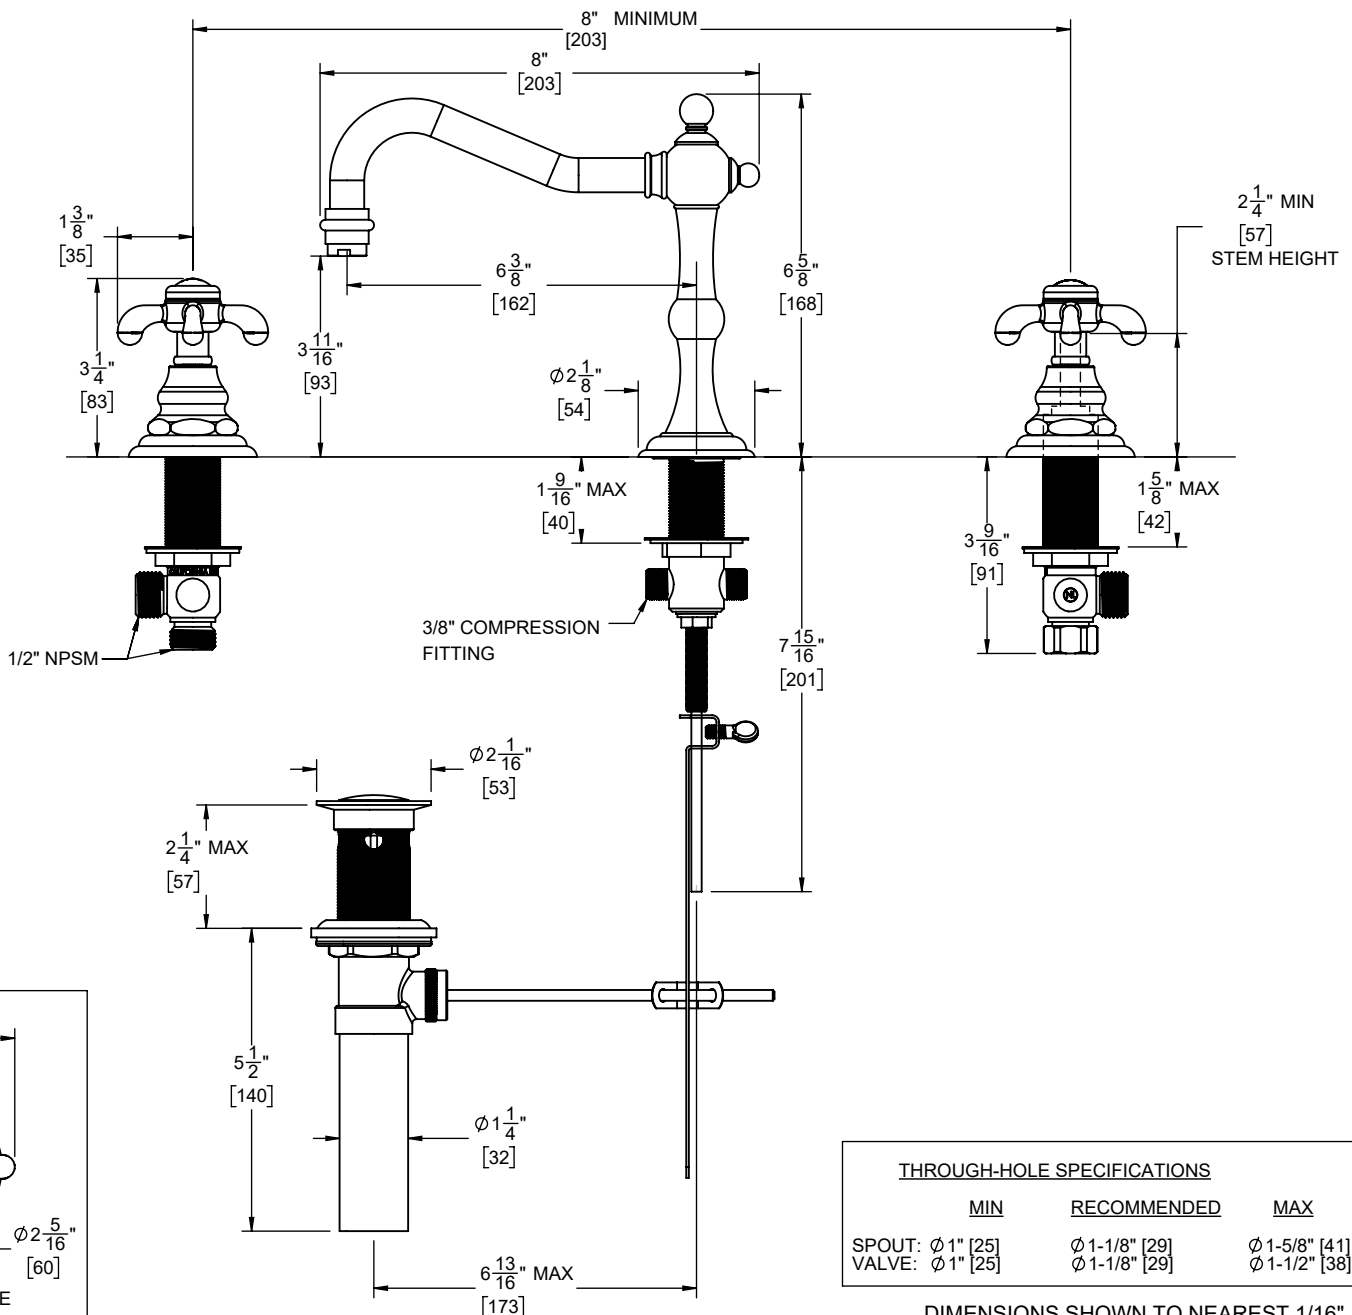

California Faucets®

Humboldt™

WIDESPREAD LAVATORY FAUCET

6702

Features

- Available in 28 finishes including 13 PVD Finishes
- All brass construction
- 6-3/8" spout center to center
- 1/4 turn ceramic disc cartridge(s)
- Flexible braided hoses for ease of installation
- ϕ 1-1/4" all brass touch style pop up drain assembly
- 1.2gpm (4.5 L/min) max flow rate

Codes/Standards

Product meets or exceeds the following:

- ASME A112.18.1/CSA B125.1
- NSF/ANSI 61 & NSF/ANSI 372
- CEC / DOE
- EPA WaterSense High Efficiency Lavatory
- Commonwealth of MA

SPECIFICATIONS SUBJECT TO CHANGE WITHOUT NOTICE