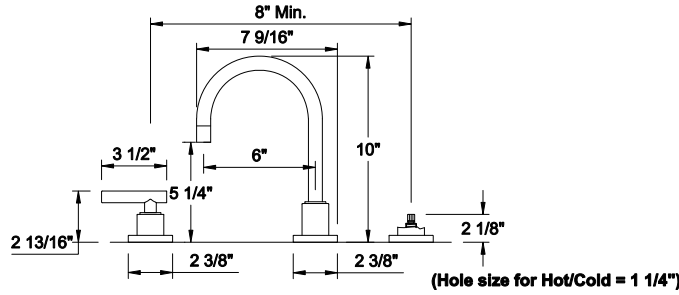

6602
 o Widespread

Meets A112.18.1M
 1.5 GPM/5.7L/Min