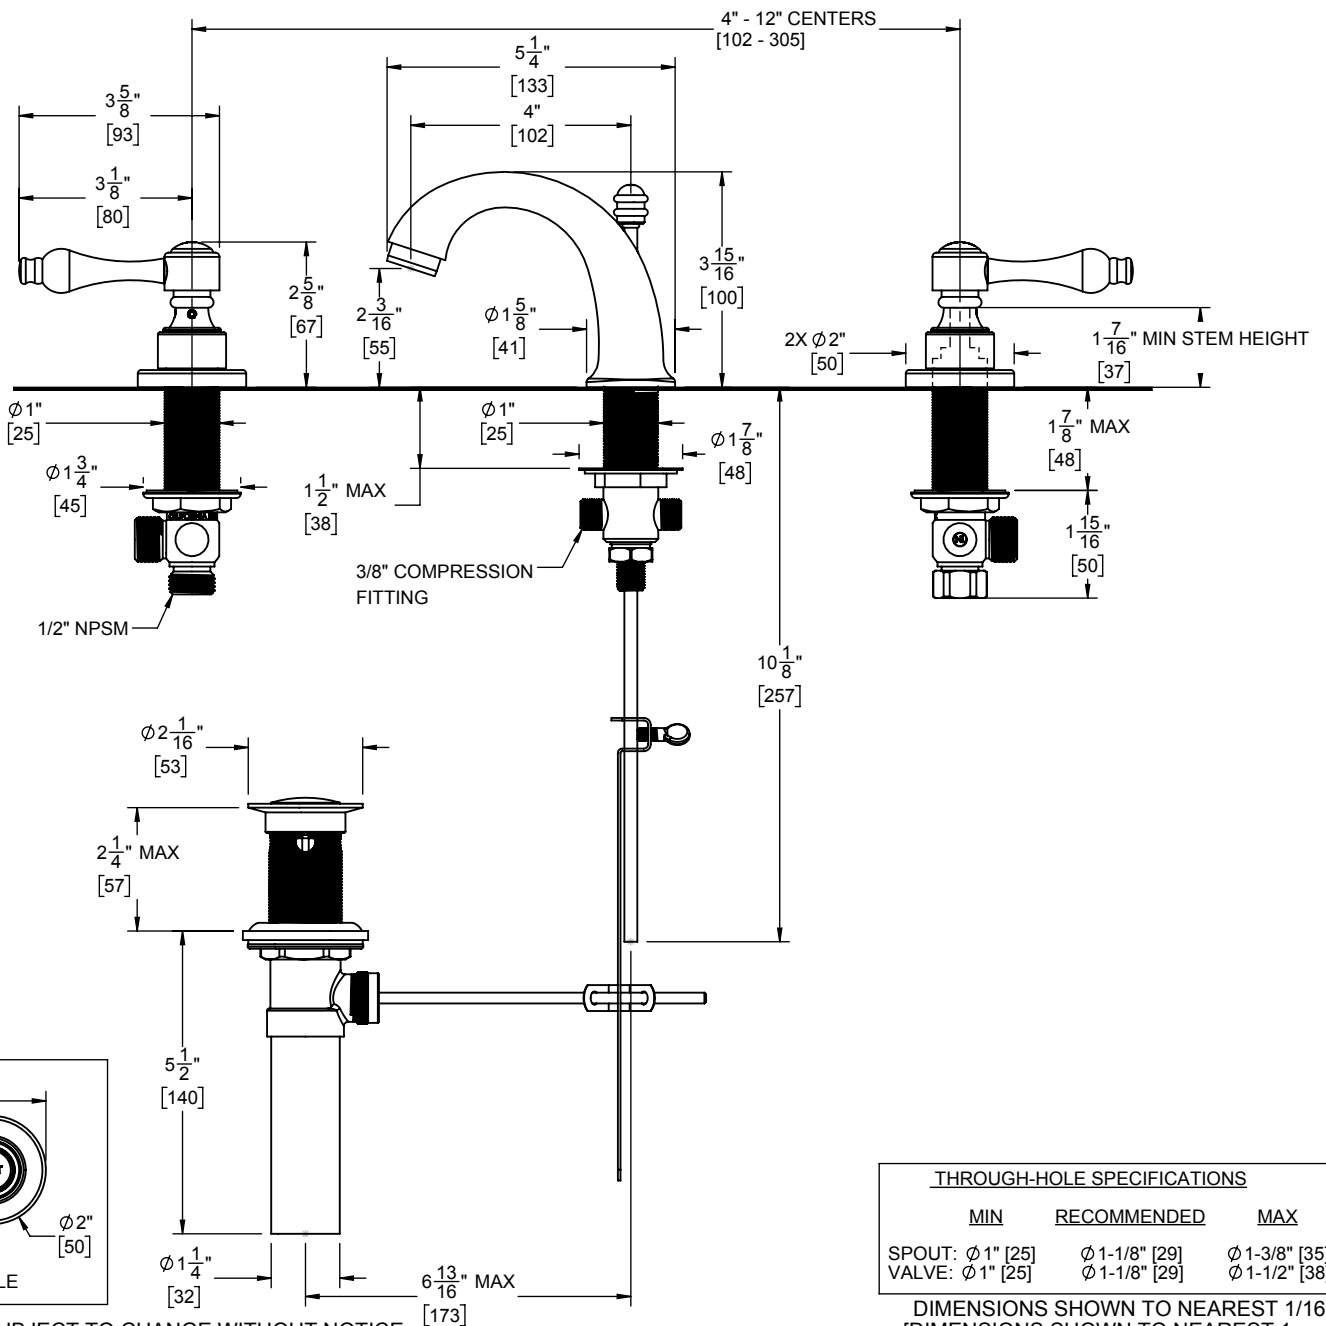

## MINI WIDESPREAD LAVATORY FAUCET

3607

### Features

- Over 28 finishes including 13 PVD finishes
- All brass construction
- 1/4 turn ceramic disc cartridge(s)
- Flexible connections for easy installation
- 4" spout reach
- 1.5 gpm (5.8 L/min) max flow rate
- $\phi$  1-1/4" all brass lift rod style pop up drain assembly

### Codes/Standards

Product meets or exceeds the following:

- ASME A112.18.1/CSA B125.1
- NSF/ANSI 61 & NSF/ANSI 372
- CEC
- EPA WaterSense High Efficiency Lavatory
- ADA compliant

SPECIFICATIONS SUBJECT TO CHANGE WITHOUT NOTICE