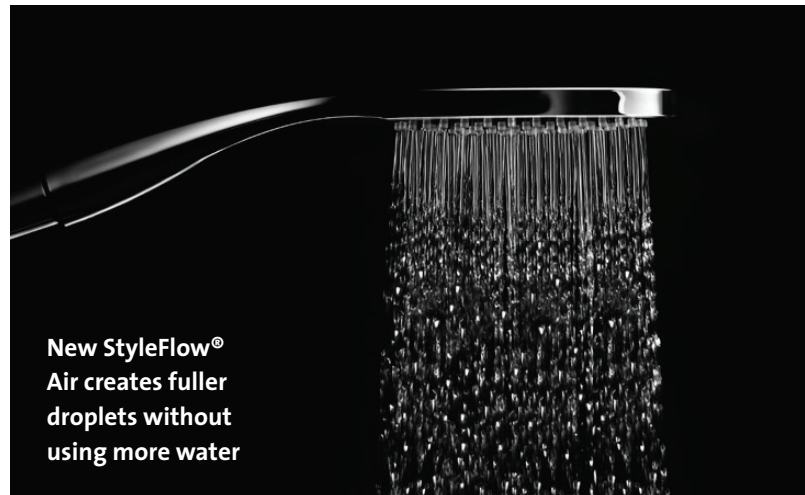

Two StyleFlow Air single-function showerheads with self-cleaning jets also join the mix. The first, a round, contemporary, 5-inch diameter showerhead joins the IKO series, while the second, a unique, 4-inch square showerhead debuts in the new StyleFlow QUA™ series.

But conserving water with StyleFlow Air does not mean sacrificing performance or aesthetics according to Noah Taft, Senior Vice President of Marketing and Sales at California Faucets. "StyleFlow Air is like a decadent dessert, minus the calories," says Taft, explaining, "Bigger drops mean a more luxuriously full shower experience, but without wasting water. And with cool, ultra thin designs to choose from, it feels as nice on the eyes as it does on your body."

StyleFlow Air is available in multiple flow rates from 2.5 gpm to an ultra-low water conserving 1.5, which satisfies the strictest water regulation codes. Each model is available in Polished Chrome as well as fourteen artisan finishes. Prices range from $99 to $264 for handshowers and $99 to $158 for showerheads, depending on model and finish.

New StyleFlow®
Air creates fuller
droplets without
using more water

ABOUT CALIFORNIA FAUCETS

At California Faucets we believe in artisan hands, not mass production. Since 1988, our factory in Huntington Beach, California has manufactured bath products that can be easily customized or purchased exactly as shown in our catalog. We proudly provide the latest in bath and shower technology with innovations, such as **StyleDrain®**, **StyleTherm®**, and **ZeroDrain®**. These groundbreaking innovations turn utilitarian products into beautiful design statements, and are the heart of our ever-evolving line of faucets, shower fittings, luxury drains, and accessories. Utilizing the expertise we've perfected in the bath, we've applied the same concepts of handcrafted quality and customization to our first-ever line of kitchen faucets. Launched Fall 2015, **The Kitchen Collection** combines Italian design with California craftsmanship and offers a full range of matching accessories for a thoroughly coordinated look. For more information about California Faucets call 800-822-8855 or visit www.californiafaucets.com.

###

CALIFORNIA FAUCETS®

5271 Argosy Drive, Huntington Beach, CA 92649 800-822-8855 www.californiafaucets.com