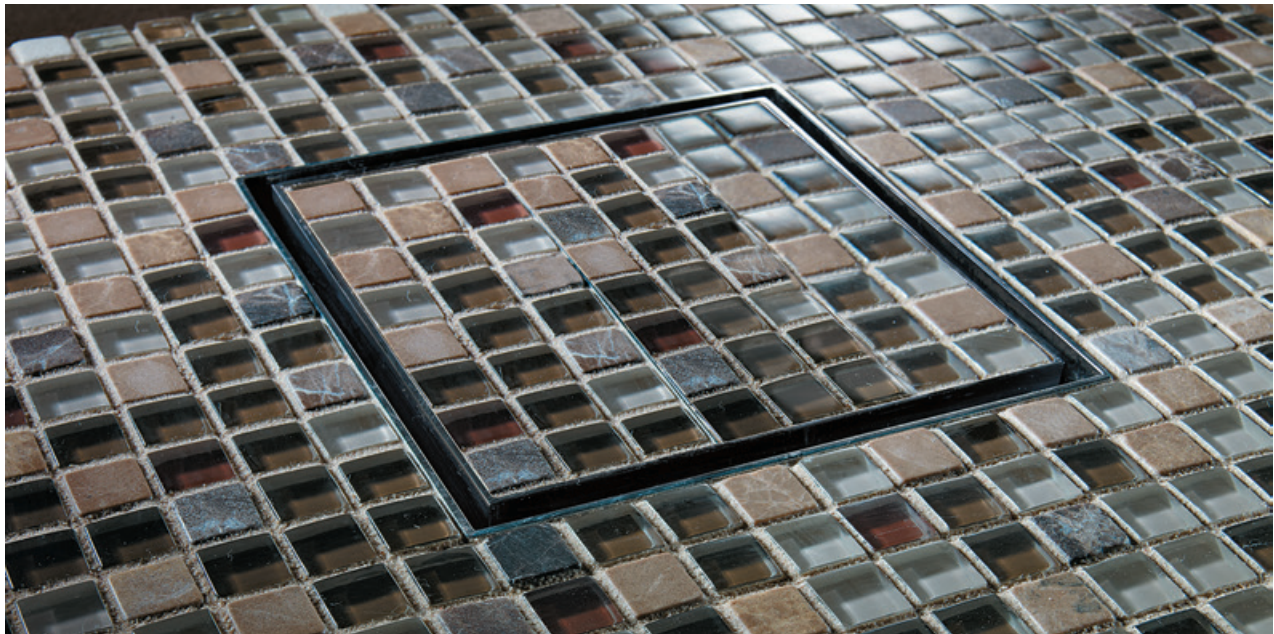

California Faucets StyleDrain® Tile Wins *Interior Design Best of Year 2013 Award*

Groundbreaking shower drain singled out for design that allows inlay
of any tile or stone to seamlessly integrate with the floor

The latest, most innovative addition to the company's award-winning StyleDrain series was honored for outstanding design. The design allows the inlay of any tile or stone to match surrounding shower flooring, thus creating the illusion of water vanishing into the floor.

Adaptable to most mainstream drain bodies, installation of StyleDrain Tile is easy, and it is compatible with all waterproofing methods. StyleDrain Tile drains up to ten gallons of water per minute, while providing a smooth, foot-friendly surface with no sharp edges. As with all California Faucets products, StyleDrain Tile proudly carries the **Made in CA** designation.

The inner frame of the drain, which holds the tile inlay provided by the designer or consumer, measures 5 5/32 square inches. The outer frame measures 5 15/16 square inches. The square shape of the StyleDrain Tile frame makes for easier tile installation, and reduces its cost, compared with traditional round drains. Price range is from \$397 to \$589, depending on tile frame finish.