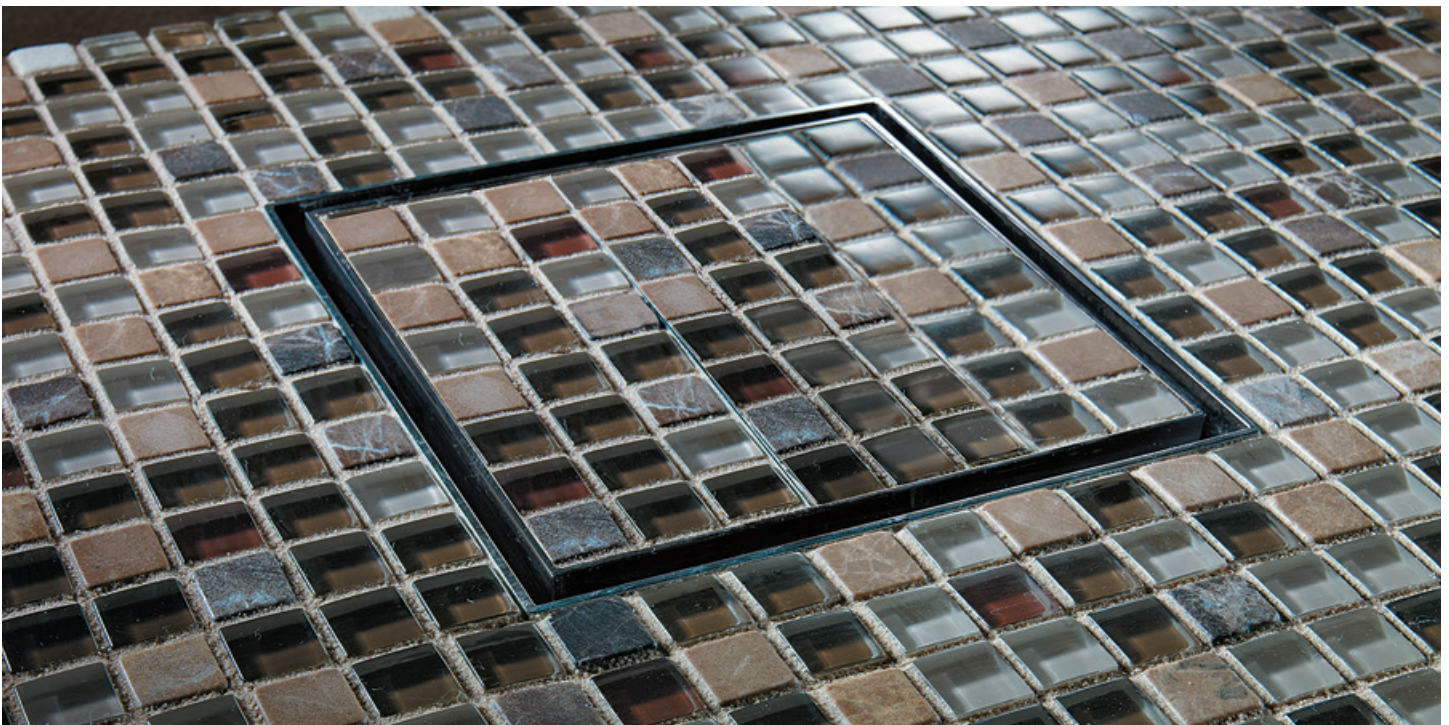

StyleDrain Tile showing mosaic tile inlay

(Huntington Beach, CA, November 5, 2013) California Faucets StyleDrain<sup>®</sup> Tile received the “Innovative Accessory Product of the Year” award for outstanding design at this year’s Decorative Plumbing Hardware Association (DPHA) annual conference. The award ceremony took place during the event on October 9-12 at the Sheraton Wild Horse Pass Resort & Spa in Chandler, Arizona. DPHA, the industry’s premier plumbing industry association, chose StyleDrain Tile for its innovative design, which allows for the inlay of any tile or stone to seamlessly integrate with shower floor tile schemes.

The independent judging panel was selected under the direction of Jim Babbitt, executive director of DPHA. The

**StyleDrain Tile with Blackened (PVD) frame and basket weave tile inlay**

prestigious panel included Veronika Miller, founder and CEO of Modenus; Mary Jo Peterson, award-winning designer and member of the NKBA Hall of Fame; Eliot Sefrin, founding editorial director and publisher of *Kitchen & Bath Design News*; and Stacy Shoemaker Rauen, executive editor for *Hospitality Design*. In addition to considering the style and uniqueness of each product entry, the jury also evaluated innovative functional applications incorporated, according to Babbitt. StyleDrain Tile is the latest and most innovative addition in the evolution of California Faucets' award-winning StyleDrain® series. A drain that is virtually invisible, StyleDrain Tile allows you to integrate any tile or stone within an artisan-finished brass frame that can be finished to accent the floor, or blackened to further the illusion of "no drain at all." By displaying a clean, minimalist appearance that harmoniously blends in with any tiled, decorative shower environment, StyleDrain Tile gives bath designers a creative edge that playfully begs the question: "Where's the drain?"