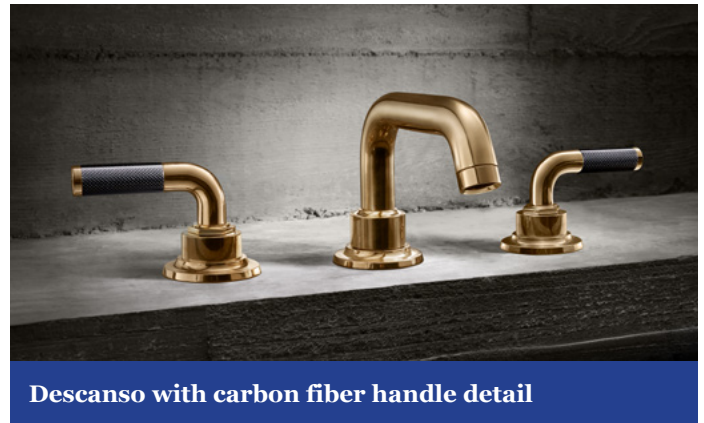

About California Faucets

At California Faucets we believe in artisan hands, not mass production. Since 1988, our factory in Huntington Beach, California has manufactured bath products available in a selection of more than 30 artisan **finishes** that can be easily customized or purchased exactly as shown in our catalog. We proudly provide the latest in bath and shower technology with innovations, such as **StyleDrain®**, **StyleTherm®**, and **ZeroDrain®**. These groundbreaking innovations turn utilitarian products into beautiful design statements, and are the heart of our ever-evolving line of faucets, shower fittings, luxury drains, and accessories. Leveraging the expertise we've perfected in the bath, we've applied the same concepts of handcrafted quality and customization to our first-ever line of kitchen faucets. Launched Fall 2015, The Kitchen Collection combines Italian design with California craftsmanship and offers a full range of matching accessories for a thoroughly coordinated look. For more information about California Faucets call 800-822-8855 or visit www.californiafaucets.com.

Descanso with carbon fiber handle detail

In addition to the signature look with knurling detail and Burnished Brass finish, the Descanso series can be further customized with carbon fiber handle detail. The sleek black, ultralight and resilient carbon fiber material adds a touch of modern, high-tech style to the series, according to Taft. "Carbon Fiber is the material used in Formula 1 racecar chassis and road racing bicycles for its weight to strength ratio," he explains. "This gives the black handles a cutting-edge look and feel."

Like all of California Faucets quality fittings, the Descanso series lavatory faucet and coordinating products are made of solid brass and available in more than 30 artisan finishes including 15 PVD (Physical Vapor Deposition) finishes, which are guaranteed for life against tarnishing.

List pricing for the Descanso bathroom faucet ranges from $529 for the single hole joystick style faucet in Polished Chrome to $1,124 for widespread designs in premium finishes such as Lifetime Satin Gold.

###

5271 Argosy Avenue, Huntington Beach, CA 92649 800-822-8855

www.californiafaucets.com