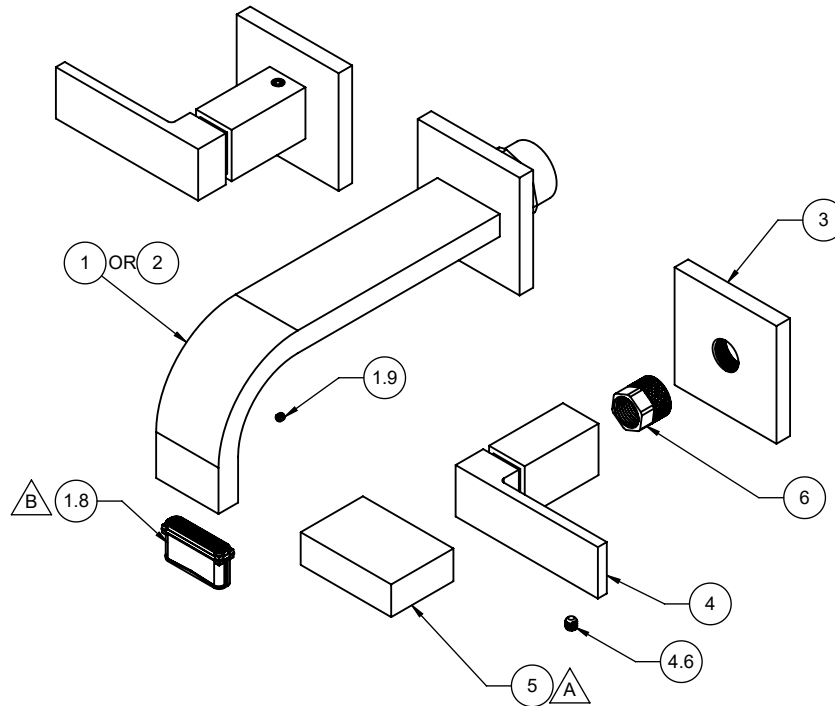

TO-V7802-7
TO-V7802R-7
TO-V7802-9
TO-V7802R-9

△ DOES NOT REQUIRE ITEM 6

△ REQUIRES ITEM 9

To order spare parts add and/or replace as stated below:

SPD- prefix added to part number(s)
-ZZ replaced with finish code (see finish table)
-WW replaced with **-90** (light finish) or **-96** (dark finish)

Ex: **SPD-7-100463-PC** or **SPD-86030-96**

	ITEM	PART NO	DESCRIPTION	QTY.
for all -7	1	7-100088-ZZ	ASM, VS SPOUT, 7" RIBBON W/SQ STYLE, "NL" <i>(incl. 1.8, 1.9)</i>	1
	1.8	880226-81	INSERT, RECT. 32 X 8MM PERLATOR AERATOR	1
	1.9	86118-90	SETSCREW M3 X 0.5 X 3.0 SCKT HD SS	1
for all -9	2	7-100089-ZZ	ASM, VS SPOUT, 9" RIBBON W/SQ STYLE, "NL" <i>(incl. 1.8, 1.9)</i>	1
	3	10457-ZZ	ESCUTCHEON, SQ	2
for 77 Series	4	7-100216-ZZ	ASM, 77 SERIES HANDLE <i>(incl. 4.6)</i>	2
	4.6	86033-WW	SETSCREW 10-24 X 3/16 SCKT HD CUP PT SS	1
for 77R Series	5	7-100252-ZZ	ASM, RECTANGULAR HANDLE <i>(incl. 4.6)</i>	2
	6	880371-15B	NUT, TIE-DOWN, BARREL Ni PLT - KNURLED	2
for ITEM 4.6	7	882043-99	KEY, ALLEN, 3/32", BLACK	1
for ITEM 1.9	8	880246-91	KEY, ALLEN 1.5MM BLACK	1
	9	880227-90	TOOL, RECT. INSERT REMOVAL	1