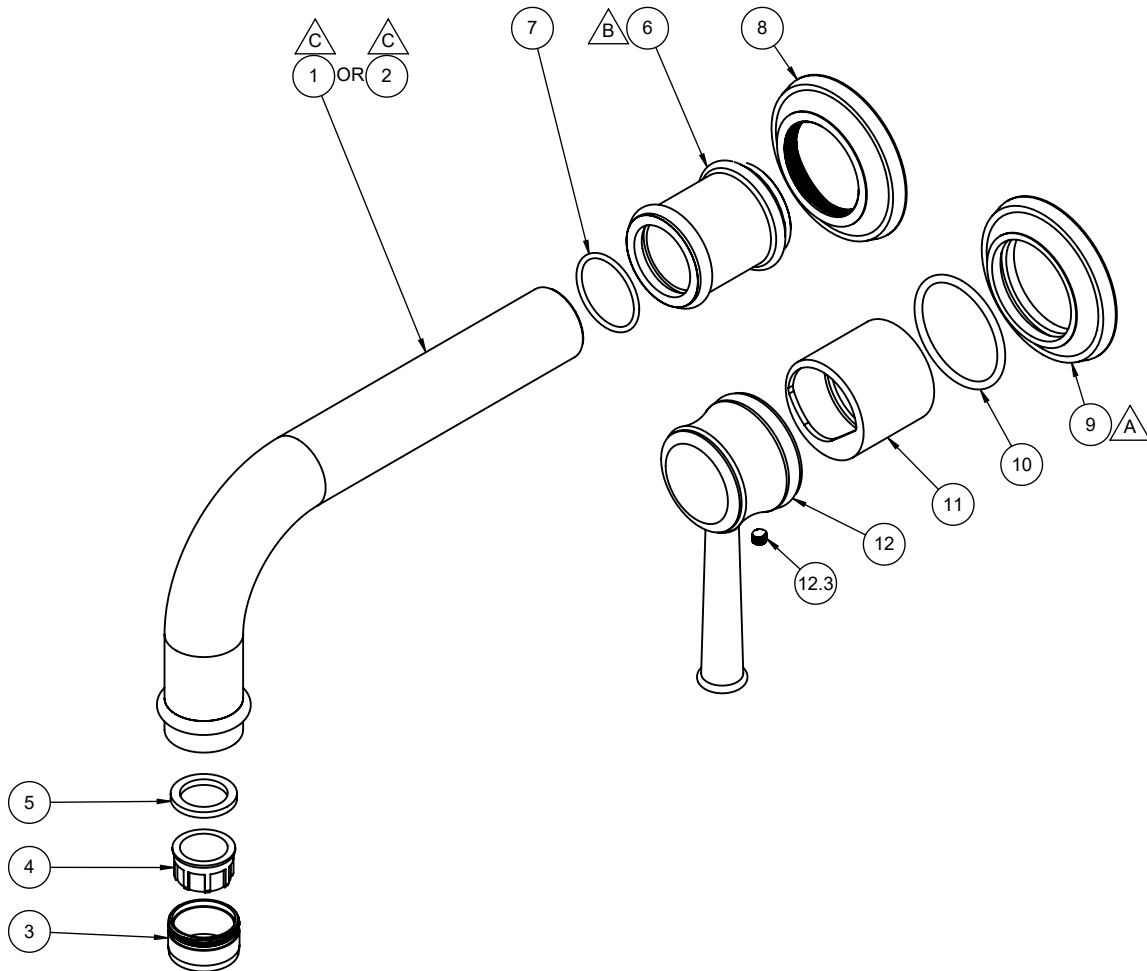

TO-V4801-7  
TO-V4801-9

- △ REQUIRES ITEM 10
- △ REQUIRES ITEM 7
- △ REQUIRES ITEM 3, 4, AND 5

To order spare parts add and/or replace as stated below:

- SPD-** prefix added to part number(s)
- ZZ** replaced with finish code (see finish table)
- WW** replaced with **-90** (light finish) or **-96** (dark finish)

Ex: **SPD-7-100463-PC** or **SPD-86030-96**

	ITEM	PART NO.	DESCRIPTION	QTY
for all -7	1	7-100133-ZZ	ASM, VS SPOUT, 7" TRAD TUBE STYLE, "NL"	1
for all -9	2	7-100129-ZZ	ASM, VS SPOUT, 9" TRAD TUBE STYLE, "NL"	1
	3	880168-ZZ	SHELL, STD 15/16"-27, MALE THD	1
	4	880354-81	INSERT, 1.2 GPM STD AERATED (PCA PERLATOR)	1
	5	881829-99	WSHR AERATOR, .839 X .590 X .110 EPDM A70 (NSF 61)	1
	6	10360-ZZ	BASE, VS SPOUT, TRAD	1
	7	87204-80	O-RING Ø25.12 X 1.78 (-022) EPDM A70 (NSF-61 &WRAS)	1
	8	10363-ZZ	RING, BASE, TRAD	1
	9	11251-ZZ	BASE RING, TRAD CONCAVE	1
	10	87029-80	O-RING, 36.17 X 2.62 (-127) BUNA-N A70	1
	11	11248-ZZ	BONNET, ROUND	1
	12	7-100586-ZZ	ASM, SHV 48 SERIES HDL (incl. 12.3)	1
	12.3	86047-90	SETSCREW 10-24 X 3/16 SCKT HD CONE PT SS	1
for ITEM 12.3	15	882043-99	KEY, ALLEN, 3/32", BLACK	1