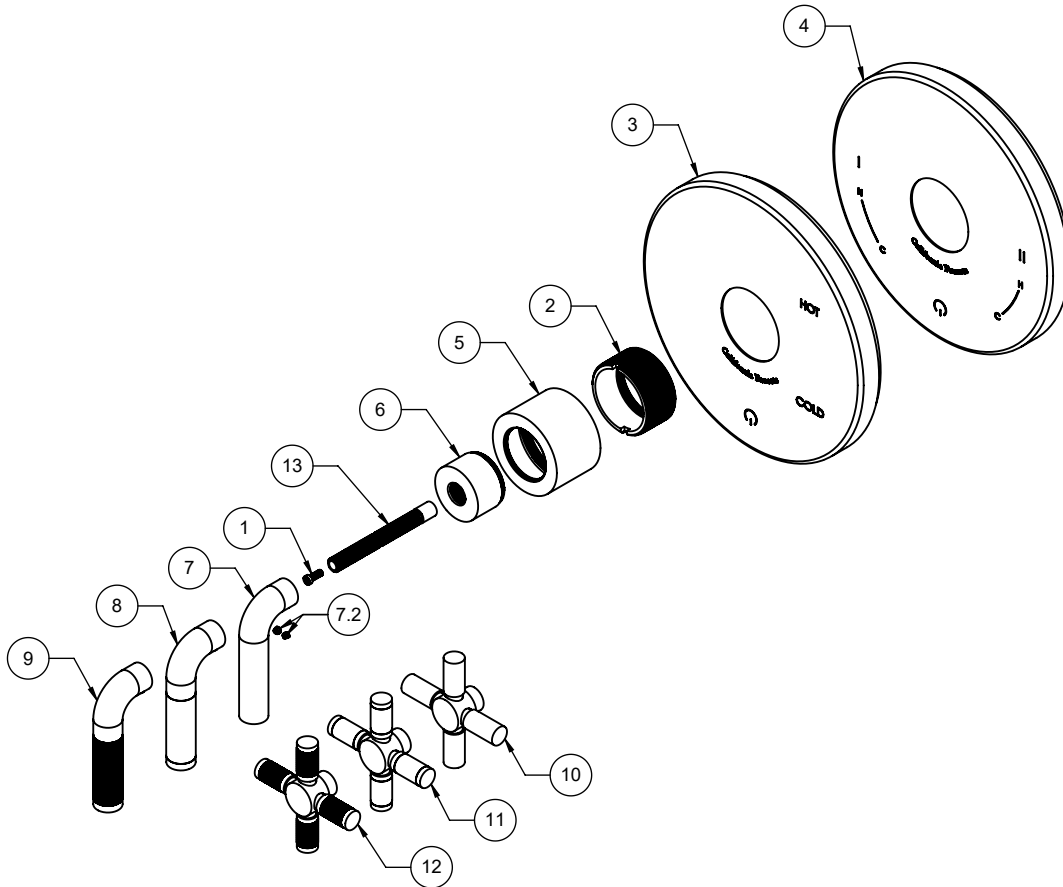

TO-PBL-74 TO-PB2L-74
 TO-PBL-30F TO-PB2L-30F
 TO-PBL-30K TO-PB2L-30K
 TO-PBL-30X TO-PB2L-30X
 TO-PBL-30XF TO-PB2L-30XF
 TO-PBL-30XK TO-PB2L-30XK

To order spare parts add and/or replace as stated below:

SPD- prefix added to part number(s)

-ZZ replaced with finish code (see finish table)

-WW replaced with **-90** (light finish) or **-96** (dark finish)

Ex: **SPD-7-100278-PC** or **SPD-86030-96**

ITEM	PART NO.	DESCRIPTION	QTY.
1	86078-90	SCREW, M4 X 0.7 X 10MM, w/Ø5.80 PHL PH HD SS	1
2	10292-98	BUSHING, PB G2	1
for TO-PBL	3	7-100106-ZZ ASM, CONT PB PLATE & GASKET	1
for TO-PB2L	4	7-100547-ZZ ASM, CONT PB2 PLATE & GASKET	1
	5	10294-ZZ ESCUTCHEON, CONT, PB G2	1
	6	571380-ZZ ESCUTCHEON, 57, SERIES	1
for 74 series	7	7-100146-ZZ ASM, LEVER, 74 SERIES "BROACHED" <i>(incl. 7.2)</i>	1
	7.2	86030-WW SETSCREW 8-32 X 1/8 SCKT HD CUP PT SS	2
for 30F series	8	7-100277-ZZ ASM, CARBON FIBER LEVER <i>(incl. 7.2)</i>	1
for 30K series	9	7-100271-ZZ ASM, KNURLED LEVER <i>(incl. 7.2)</i>	1
for 30X series	10	7-100291-ZZ ASM, INDUSTRIAL X-HDL SMOOTH <i>(incl. 7.2)</i>	1
for 30XF series	11	7-100292-ZZ ASM, INDUSTRIAL X-HDL CARBON FIBER <i>(incl. 7.2)</i>	1
for 30XK series	12	7-100293-ZZ ASM, INDUSTRIAL X-HDL KNURLED <i>(incl. 7.2)</i>	1
	13	880137-98 BROACH EXTENSION-3-1/4"	1
for ITEM 7.2	14	882042-99 KEY, ALLEN, 5/64", BLACK	1