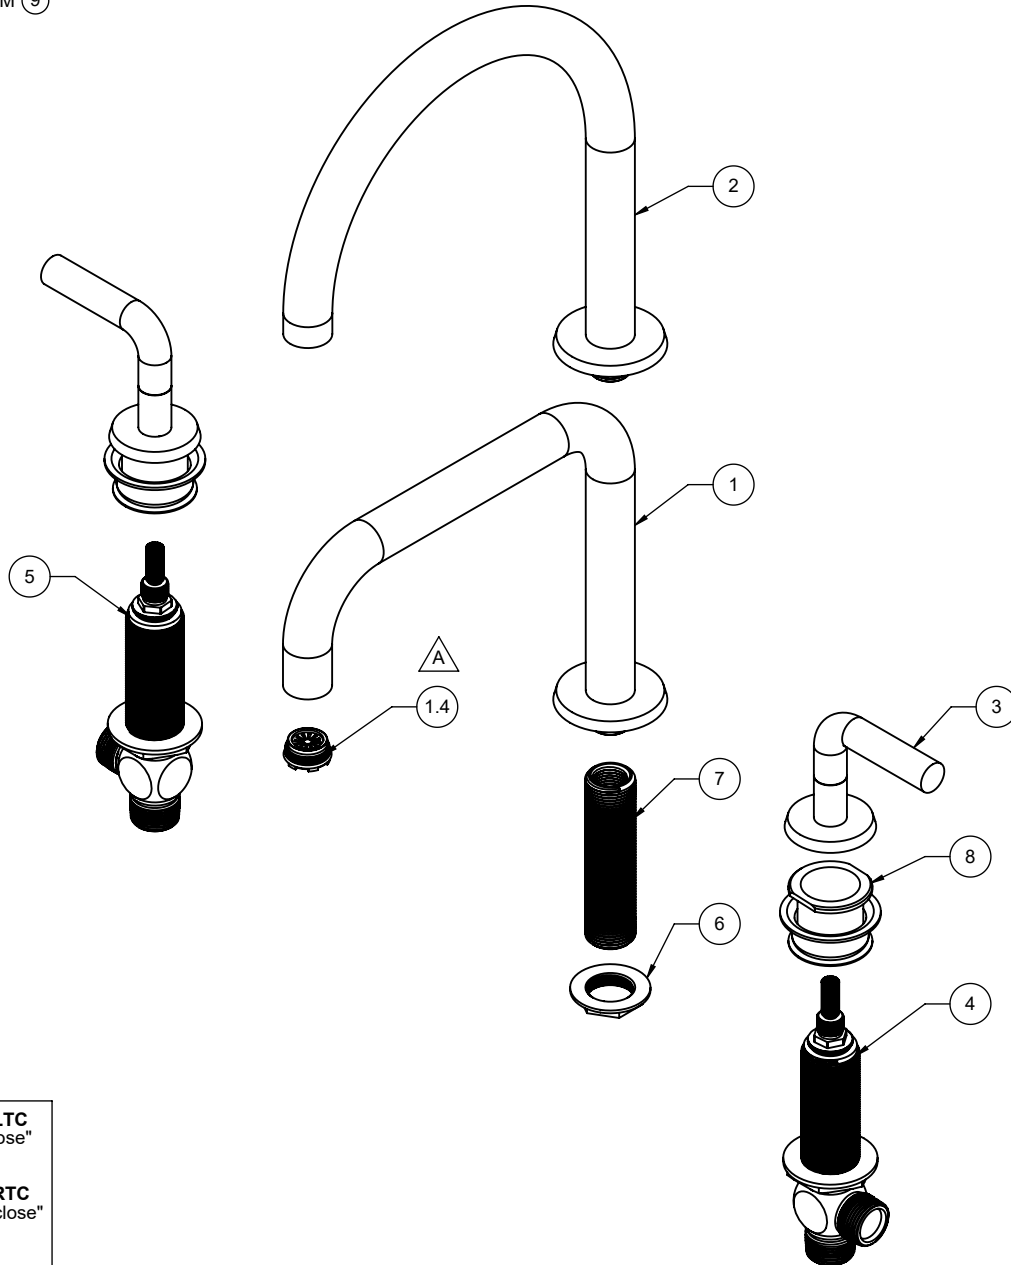

⚠ REQUIRES ITEM ⑨

To order spare parts add and/or replace as stated below:

SPD- prefix added to part number(s)
-ZZ replaced with finish code (see finish table)
-WW replaced with **-90** (light finish) or **-96** (dark finish)

Ex: **SPD-7-100463-PC** or **SPD-86030-96**

	ITEM	PART NO	DESCRIPTION	QTY.
for 74 Series	1	7-100234-ZZ	ASM, R/T SPOUT, DOUBLE BEND (incl. 1.4)	1
	1.4	880249-81	INSERT, STD, NEOSTRAHL FULL FLOW - CACHE	1
for 75 Series	2	7-100235-ZZ	ASM, R/T SPOUT, 180° (incl. 1.4)	1
	3	7-100575-ZZ	ASM, 74 SERIES HANDLE TAP'D - G2	2
	4	6-200081	ASM, COLD-RT BODY, CART & NUT (LTC) (incl. CART-RT-LTC)	1
	5	6-200082	ASM, HOT-RT BODY, CART & NUT (RTC) (incl. CART-RT-RTC)	1
	6	882805-99	FLANGE NUT, 3/4"-14 NPSM X 1.68 OD X .30 HT	1
	7	880392-98	NIPPLE, 3/4 NPT/NPSM X 4-1/8" X 3/4" SWEAT	1
	8	6-200297	KIT, RT INV NUT - 2 SETS (1 SET - 6-200297-1)	1
	9	223473-99	KEY, STD CACHE AERATOR INSERT	1