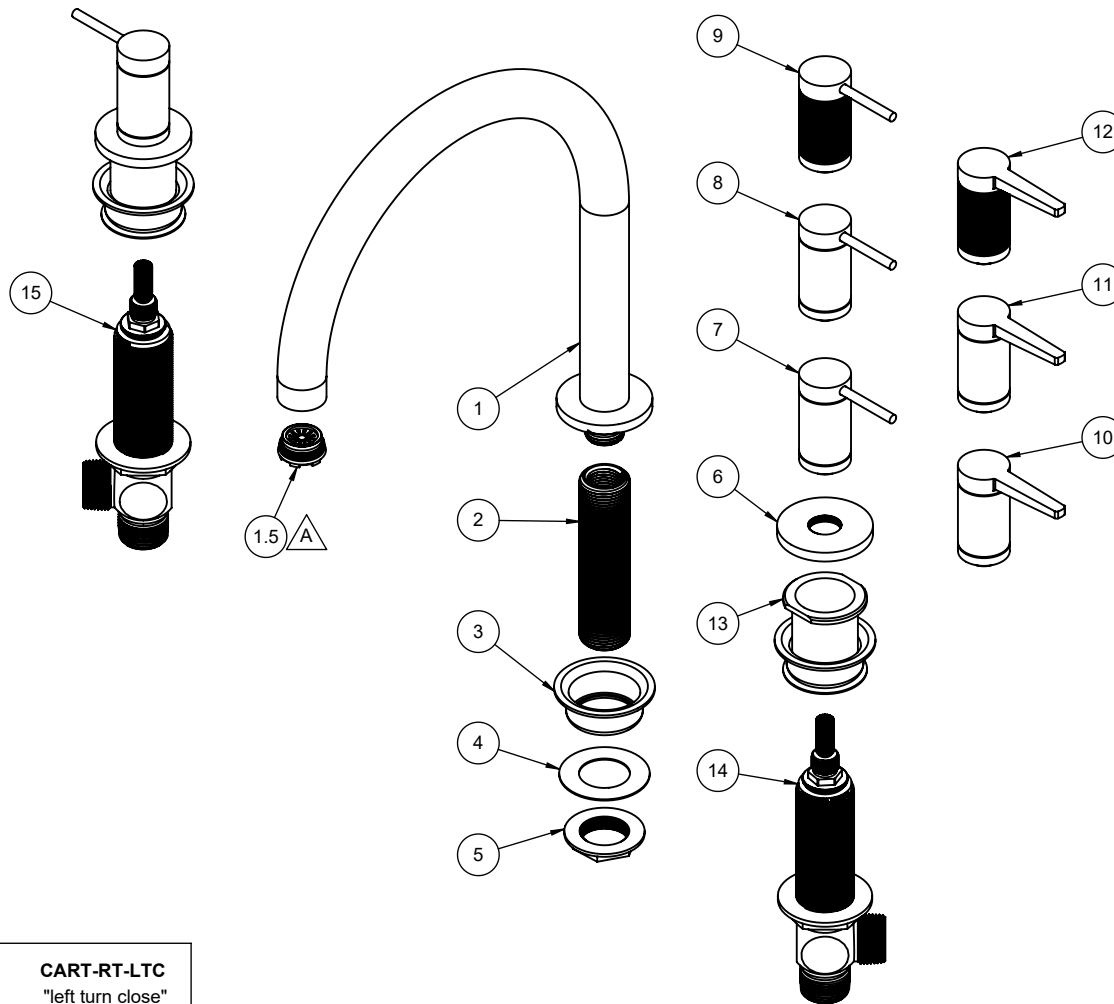

5208  
5208F  
5208K  
5308  
5308F  
5308K

△ REQUIRES ITEM 17

To order spare parts add and/or replace as stated below:

**SPD-** prefix added to part number(s)  
**-ZZ** replaced with finish code (see finish table)  
**-WW** replaced with **-90** (light finish) or **-96** (dark finish)

Ex: **SPD-7-100463-PC** or **SPD-86030-96**

ITEM	PART NO.	DESCRIPTION	QTY
1	7-100374-ZZ	ASM, 52 SERIES, RT SPOUT (incl. 1.5)	1
1.5	880249-81	INSERT, STD, NEOSTRAHL FULL FLOW - CACHE	1
2	880392-98	NIPPLE, 3/4 NPT/NPSM X 4-1/8" X 3/4" SWEAT	1
3	223469-99	CUP SPACER, STEEL, DIE CHROME, R/T, 22 SERIES	1
4	881253-99	WSHR 1"-20 SHANK - SS	1
5	882805-99	FLANGE NUT, 3/4"-14 NPSM X 1.68 OD X .30 HT	1
6	11089-ZZ	ESCUTCHEON, RD Ø2" W/ M18 X 1.0	2
for 52 Series	7	7-100371-ZZ ASM, STICK LEV HDL W/SMOOTH CYL	2
for 52F Series	8	7-100372-ZZ ASM, STICK LEV HDL W/CARBON FIBER CYL	2
for 52K Series	9	7-100422-ZZ ASM, STICK LEV HDL W/KNURLED CYL	2
for 53 Series	10	7-100478-ZZ ASM, TANG LEV HDL W/SMOOTH CYL	2
for 53F Series	11	7-100479-ZZ ASM, TANG LEV HDL W/CARBON FIBER CYL	2
for 53K Series	12	7-100480-ZZ ASM, TANG LEV HDL W/KNURLED CYL	2
13	6-200297	KIT, RT INV NUT - 2 SETS (1 SET - 6-200297-1)	1
14	6-200081	ASM, COLD-RT BODY, CART & NUT (LTC) (incl. CART-RT-LTC)	1
15	6-200082	ASM, HOT-RT BODY, CART & NUT (RTC) (incl. CART-RT-RTC)	1
17	223473-99	KEY, STD CACHE AERATOR INSERT	1