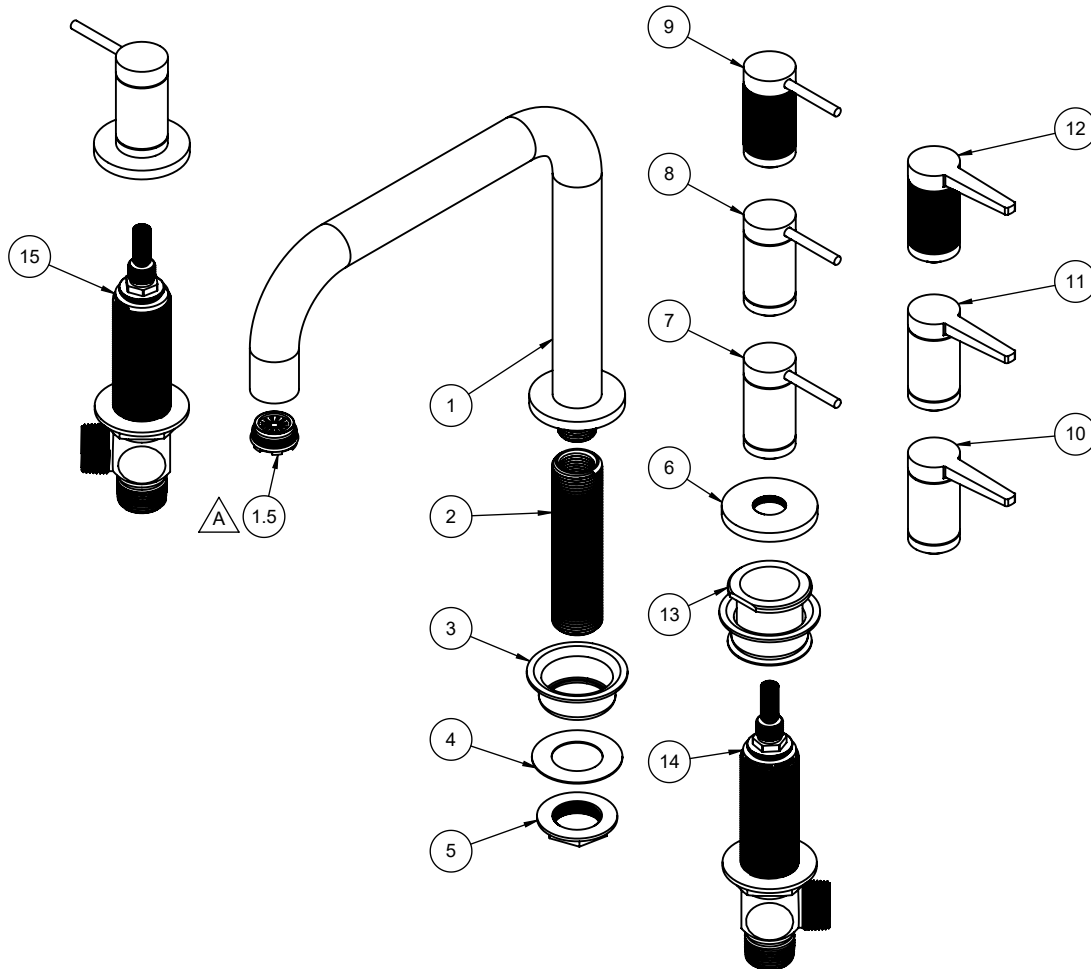

5208Q
5208QF
5208QK
5308Q
5308QF
5308QK

△ REQUIRES ITEM 17

To order spare parts add and/or replace as stated below:

SPD- prefix added to part number(s)
-ZZ replaced with finish code (see finish table)
-WW replaced with **-90** (light finish) or **-96** (dark finish)

Ex: **SPD-7-100463-PC** or **SPD-86030-96**

ITEM	PART NO.	DESCRIPTION	QTY
1	7-100529-ZZ	ASM, 52 SERIES, RT QUAD SPOUT <i>(incl. 1.5)</i>	1
1.5	880249-81	INSERT, STD, NEOSTRAHL FULL FLOW - CACHE	1
2	880392-98	NIPPLE, 3/4 NPT/NPSM X 4-1/8" X 3/4" SWEAT	1
3	223469-99	CUP SPACER, STEEL, DIE CHROME, R/T, 22 SERIES	1
4	881253-99	WSHR 1"-20 SHANK - SS	1
5	882805-99	FLANGE NUT, 3/4"-14 NPSM X 1.68 OD X .30 HT	1
6	11089-ZZ	ESCUTCHEON, RD Ø2" W/ M18 X 1.0	2
for 52 Series	7	7-100371-ZZ ASM, STICK LEV HDL W/SMOOTH CYL	2
for 52F Series	8	7-100372-ZZ ASM, STICK LEV HDL W/CARBON FIBER CYL	2
for 52K Series	9	7-100422-ZZ ASM, STICK LEV HDL W/KNURLED CYL	2
for 53 Series	10	7-100478-ZZ ASM, TANG LEV HDL W/SMOOTH CYL	2
for 53F Series	11	7-100479-ZZ ASM, TANG LEV HDL W/CARBON FIBER CYL	2
for 53K Series	12	7-100480-ZZ ASM, TANG LEV HDL W/KNURLED CYL	2
13	6-200297	KIT, RT INV NUT - 2 SETS (1 SET - 6-200297-1)	1
14	6-200081	ASM, COLD-RT BODY, CART & NUT (LTC) <i>(incl. CART-RT-LTC)</i>	1
15	6-200082	ASM, HOT-RT BODY, CART & NUT (RTC) <i>(incl. CART-RT-RTC)</i>	1
17	223473-99	KEY, STD CACHE AERATOR INSERT	1