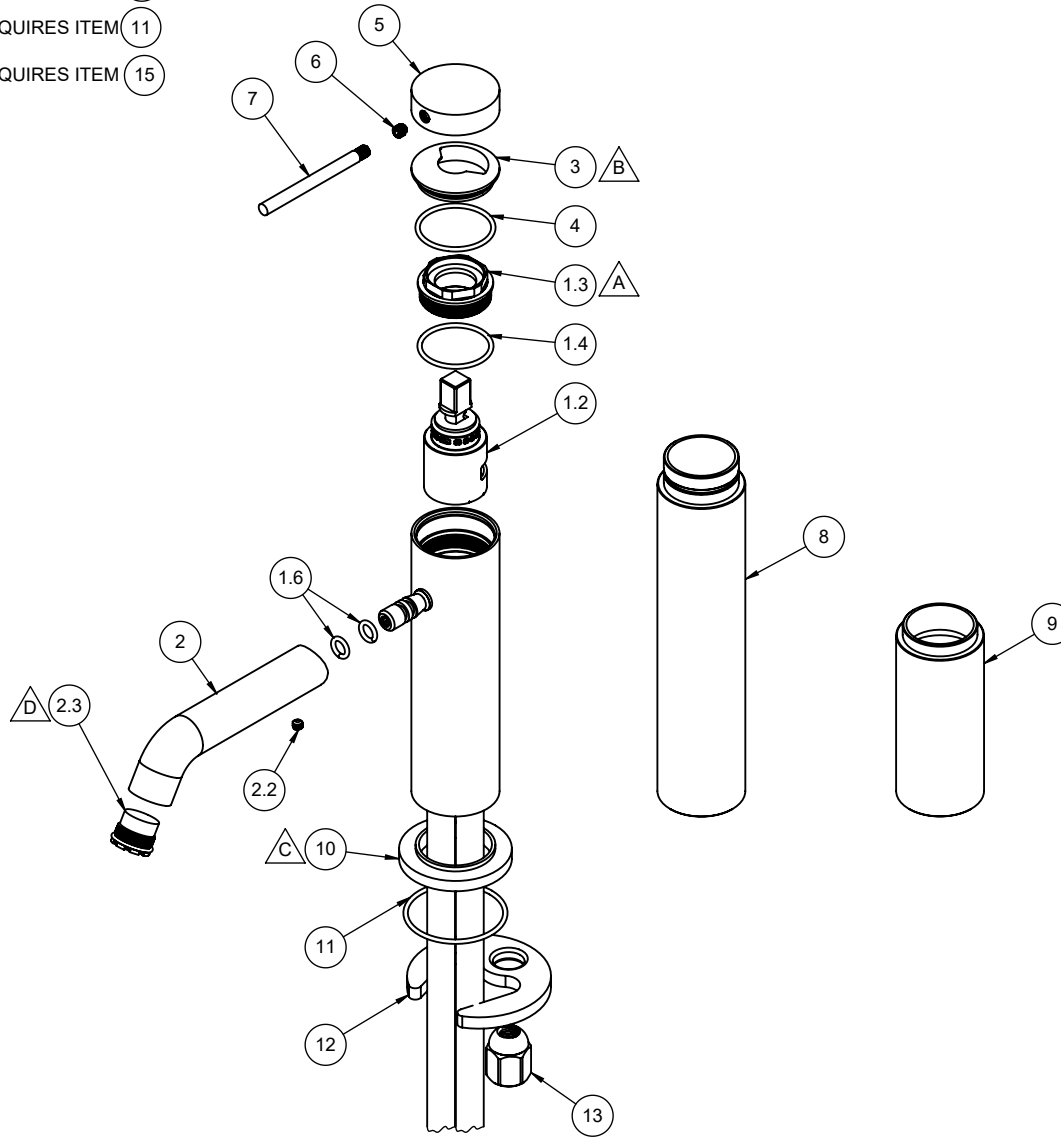

5201-1
5201-2
5201-3

- △ A REQUIRES ITEM 1.4
- △ B REQUIRES ITEM 4
- △ C REQUIRES ITEM 11
- △ D REQUIRES ITEM 15

To order spare parts add and/or replace as stated below:

- SPD- prefix added to part number(s)
- ZZ replaced with finish code (see finish table)
- WW replaced with -90 (light finish) or -96 (dark finish)

Ex: **SPD-7-100463-PC** or **SPD-86030-96**

ITEM	PART NO.	DESCRIPTION	QTY
1.2	880377-99	CART 25MM, SNGL LVR FLOODING	1
1.3	10651-98	NUT, SQUARE SINGLE HOLE PACKING "NL"	1
1.4	87161-80	O-RING Ø26.70 X 1.78 (-023) BUNA-N A70 (NSF-61-12 & WRAS)	1
1.6	87219-80	O-RING Ø6.07 X 1.78 (-010) EPDM A70 (NSF61-12 & WRAS)	2
2	7-100376-ZZ	ASM, SPOUT, 52 LAV SINGLE HOLE (incl. 2.2, 2.3)	1
2.2	86030-WW	SETSCREW 8-32 X 1/8 SCKT HD CUP PT SS	1
2.3	880356-81	INSERT, 1.2 GPM, TT LAMINAR (CACHE)	1
3	10976-ZZ	SLIM BONNET	1
4	87286-80	O-RING Ø28.30 X 1.78 (-024) BUNA-N A70	1
5	10974-ZZ	CAP, HANDLE LEVER SLIM	1
6	86033-90	SETSCREW 10-24 X 3/16 SCKT HD CUP PT SS	1
7	10975-ZZ	HANDLE, LEVER SLIM SPOKE	1
for 5201-2	8	10739-ZZ EXTENSION, SNGL HOLE VS Ø35MM	1
for 5201-3	9	11120-ZZ EXTENSION, SNGL HOLE, Ø35MM X 3" TALL	1
	10	10738-ZZ BASE, RD SNGL HOLE Ø35MM	1
	11	87023-80 O-RING 37.82 X 1.78 (-029) BUNA-N A70	1
	12	880309-98 MOUNTING BRACKET, SINGLE HOLE CRESCENT	1
	13	10184-98 NUT, HEX W/ DOME	1
for ITEM 6	14	882043-99 KEY, ALLEN, 3/32", BLACK	1
	15	223472-99 KEY, TT CACHE AERATOR INSERT	1
for ITEM 2.2	18	882042-99 KEY, ALLEN, 5/64", BLACK	1