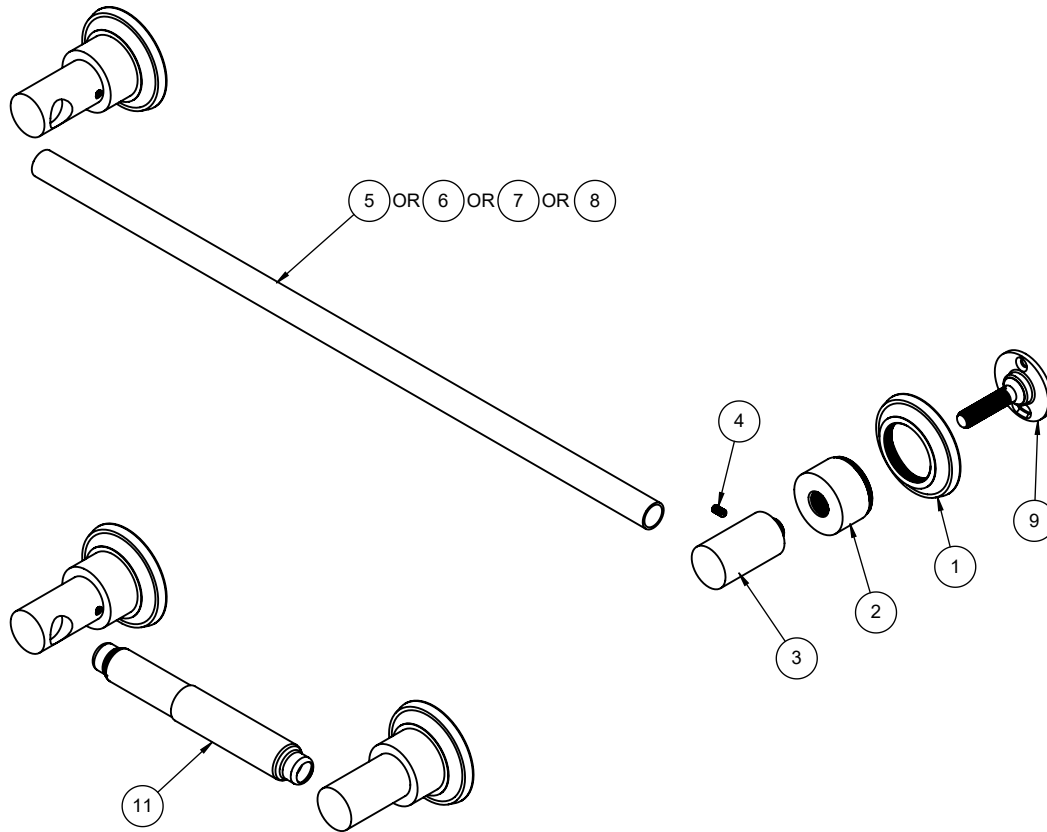

45-9
45-18
45-24
45-30
45-TP

To order spare parts add and/or replace as stated below:

SPD- prefix added to part number(s)
-ZZ replaced with finish code (see finish table)
-WW replaced with **-90** (light finish) or **-96** (dark finish)

Ex: **SPD-7-100463-PC** or **SPD-86030-96**

ITEM	PART NO.	DESCRIPTION	QTY
1	10363-ZZ	RING, BASE, TRAD	2
2	571380-ZZ	ESCUTCHEON, 57, SERIES	2
for all dual post	3	7-653222-ZZ KIT, TB/TP POST W/ SET SCREW, 65 (incl. 4)	2
	4	86032-WW SETSCREW 8-32 X 5/16 SCKT HD CUP PT SS	1
for 45-9	5	880415-ZZ BAR ONLY, TOWEL, 9"	1
for 45-18	6	881187-ZZ BAR ONLY, TOWEL, 18"	1
for 45-24	7	881188-ZZ BAR ONLY, TOWEL, 24"	1
for 45-30	8	881357-ZZ BAR ONLY, TOWEL, 30"	1
	9	880155-98 ACC POST/BASE W/16T SPLINE 1-7/8"	2
	10	6-200237 KIT, ,8 X 1-1/2" SCREW & ANCHOR (2EA)	2
for 45-TP	11	7-100127-ZZ ASM, TISSUE ROLLER	1
for ITEM 4	12	882042-99 KEY, ALLEN, 5/64", BLACK	1

45-TR
45-RH
45-DRH
45-STP

To order spare parts add and/or replace as stated below:

SPD- prefix added to part number(s)
-ZZ replaced with finish code (see finish table)
-WW replaced with **-90** (light finish) or **-96** (dark finish)

Ex: **SPD-7-100463-PC** or **SPD-86030-96**

	ITEM	PART NO.	DESCRIPTION	QTY
	1	10363-ZZ	RING, BASE, TRAD	1
	2	571380-ZZ	ESCUTCHEON, 57, SERIES	1
for 45-TR	3	7-653226-ZZ	KIT, POST W/ SET SCREW <i>(incl. 4)</i>	1
	4	86032-90	SETSCREW 8-32 X 5/16 SCKT HD CUP PT SS	1
for 45-TR	5	881358-ZZ	RING, TOWEL	1
	6	880155-98	ACC POST/BASE W/16T SPLINE 1-7/8"	1
	7	6-200237	KIT, ,8 X 1-1/2" SCREW & ANCHOR (2EA)	1
for 45-RH	8	7-653223-ZZ	KIT, POST W/ ROBE HOOK <i>(incl. 4)</i>	1
for 45-DRH	9	7-100107-ZZ	ASM, CONT DBL ROOK HOOK POST <i>(incl. 4)</i>	1
for 45-STP	10	7-652270-ZZ	POST, T/P HOLDER, NEW STYLE, CONTEMPY <i>(incl. 4)</i>	1
for 45-STP	11	882240-ZZ	LOOP, T/T HOLDER, NEW STYLE	1
for ITEM 4	12	882042-99	KEY, ALLEN, 5/64", BLACK	1