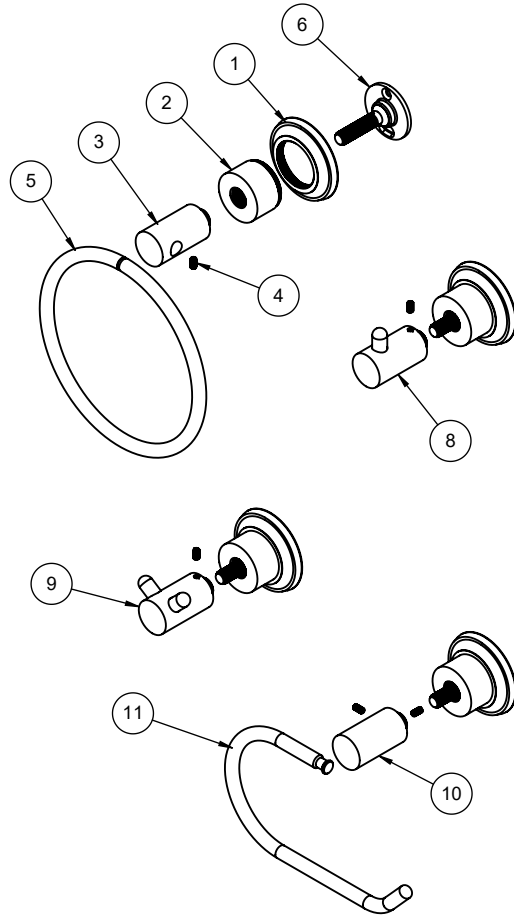

45-9
45-18
45-24
45-30
45-TP

To order spare parts add and/or replace as stated below:

SPD- prefix added to part number(s)
-ZZ replaced with finish code (see finish table)
-WW replaced with **-90** (light finish) or **-96** (dark finish)

Ex: **SPD-7-100463-PC** or **SPD-86030-96**

ITEM	PART NO.	DESCRIPTION	QTY
1	10363-ZZ	RING, BASE, TRAD	2
2	571380-ZZ	ESCUTCHEON, 57, SERIES	2
for all dual post	3	7-653222-ZZ KIT, TB/TP POST W/ SET SCREW, 65 (incl. 4)	2
	4	86032-WW SETSCREW 8-32 X 5/16 SCKT HD CUP PT SS	1
for 45-9	5	880415-ZZ BAR ONLY, TOWEL, 9"	1
for 45-18	6	881187-ZZ BAR ONLY, TOWEL, 18"	1
for 45-24	7	881188-ZZ BAR ONLY, TOWEL, 24"	1
for 45-30	8	881357-ZZ BAR ONLY, TOWEL, 30"	1
	9	880155-98 ACC POST/BASE W/16T SPLINE 1-7/8"	2
	10	6-200237 KIT, ,8 X 1-1/2" SCREW & ANCHOR (2EA)	2
for 45-TP	11	7-100127-ZZ ASM, TISSUE ROLLER	1
for ITEM 4	12	882042-99 KEY, ALLEN, 5/64", BLACK	1

45-TR
45-RH
45-DRH
45-STP

To order spare parts add and/or replace as stated below:

SPD- prefix added to part number(s)
-ZZ replaced with finish code (see finish table)
-WW replaced with **-90** (light finish) or **-96** (dark finish)

Ex: **SPD-7-100463-PC** or **SPD-86030-96**

	ITEM	PART NO.	DESCRIPTION	QTY
	1	10363-ZZ	RING, BASE, TRAD	1
	2	571380-ZZ	ESCUTCHEON, 57, SERIES	1
for 45-TR	3	7-653226-ZZ	KIT, POST W/ SET SCREW <i>(incl. 4)</i>	1
	4	86032-90	SETSCREW 8-32 X 5/16 SCKT HD CUP PT SS	1
for 45-TR	5	881358-ZZ	RING, TOWEL	1
	6	880155-98	ACC POST/BASE W/16T SPLINE 1-7/8"	1
	7	6-200237	KIT, ,8 X 1-1/2" SCREW & ANCHOR (2EA)	1
for 45-RH	8	7-653223-ZZ	KIT, POST W/ ROBE HOOK <i>(incl. 4)</i>	1
for 45-DRH	9	7-100107-ZZ	ASM, CONT DBL ROOK HOOK POST <i>(incl. 4)</i>	1
for 45-STP	10	7-652270-ZZ	POST, T/P HOLDER, NEW STYLE, CONTEMPY <i>(incl. 4)</i>	1
for 45-STP	11	882240-ZZ	LOOP, T/T HOLDER, NEW STYLE	1
for ITEM 4	12	882042-99	KEY, ALLEN, 5/64", BLACK	1