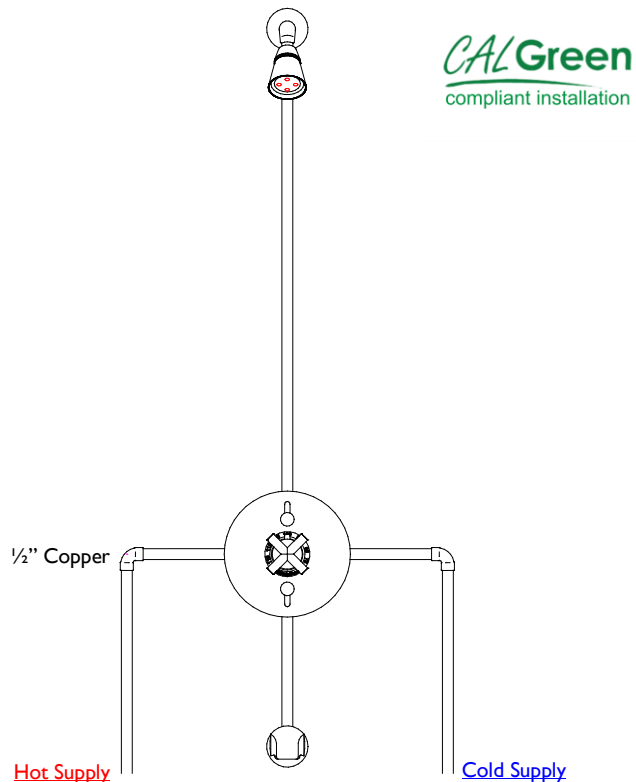

California Faucets®

StyleTherm®

Typical Installations

5271 Argosy Avenue
Huntington Beach, CA 92649
californiafaucets.com
800-822-8855

THT52-R Tub & Showerhead