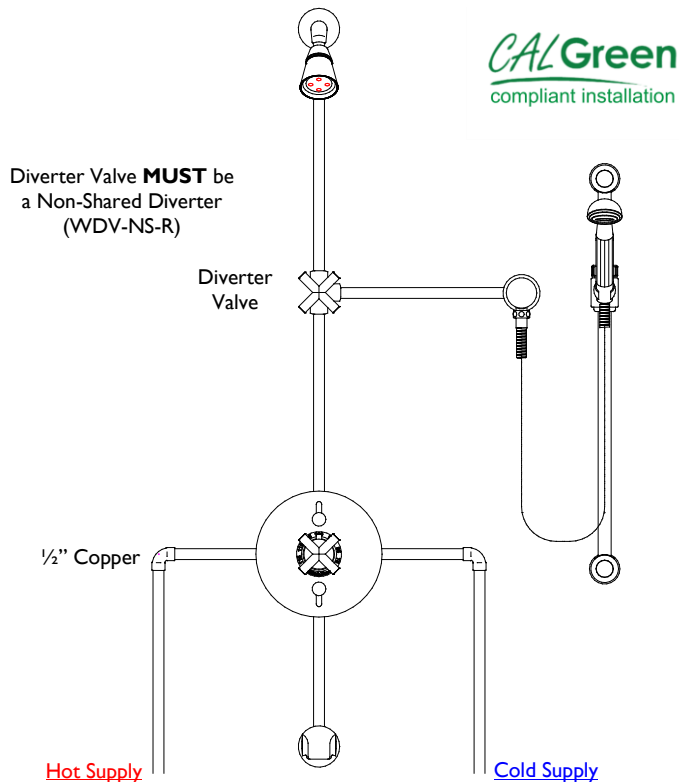

THT52-R Tub, Showerhead & Handshower