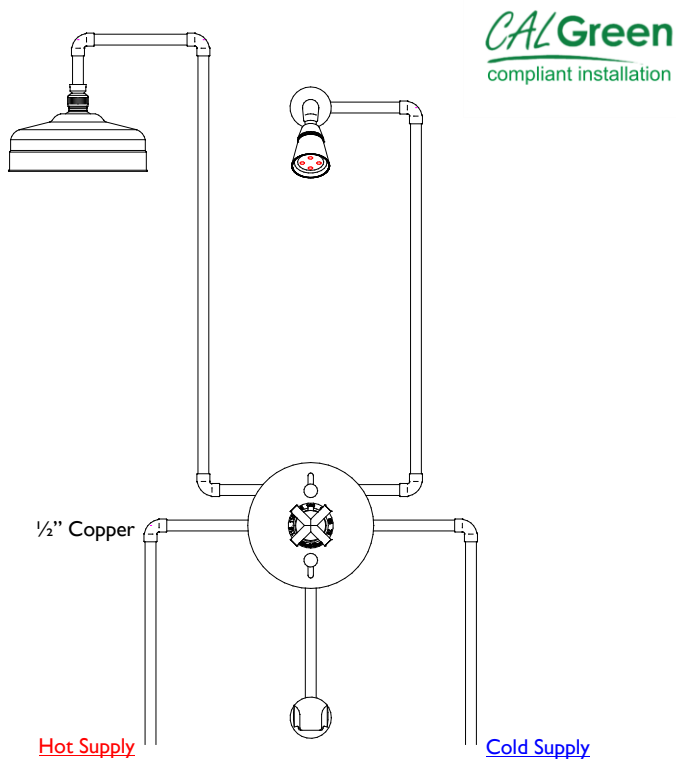

California Faucets®

StyleTherm®

Typical Installations

5271 Argosy Avenue
Huntington Beach, CA 92649
californiafaucets.com
800-822-8855

THT52D2-R Tub, Showerhead & Overhead Soaker