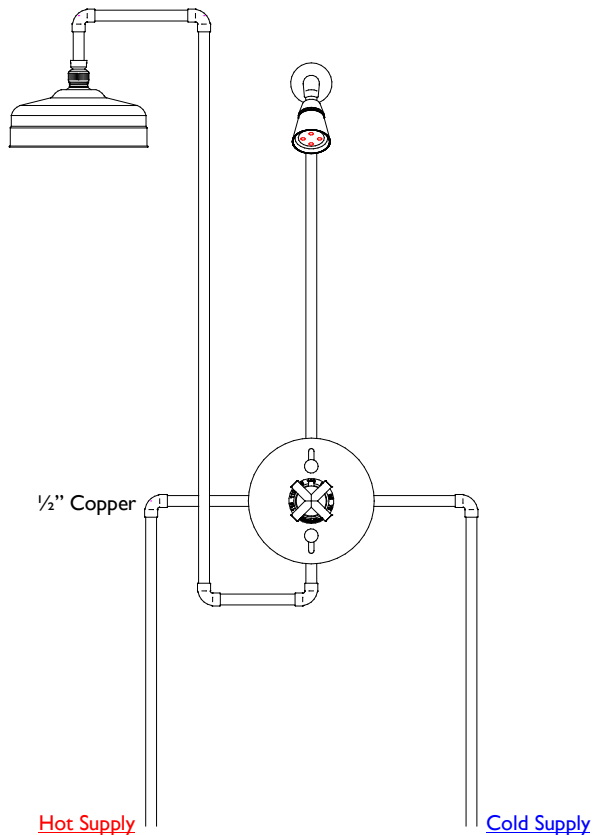

THT52-R Showerhead & Overhead Soaker