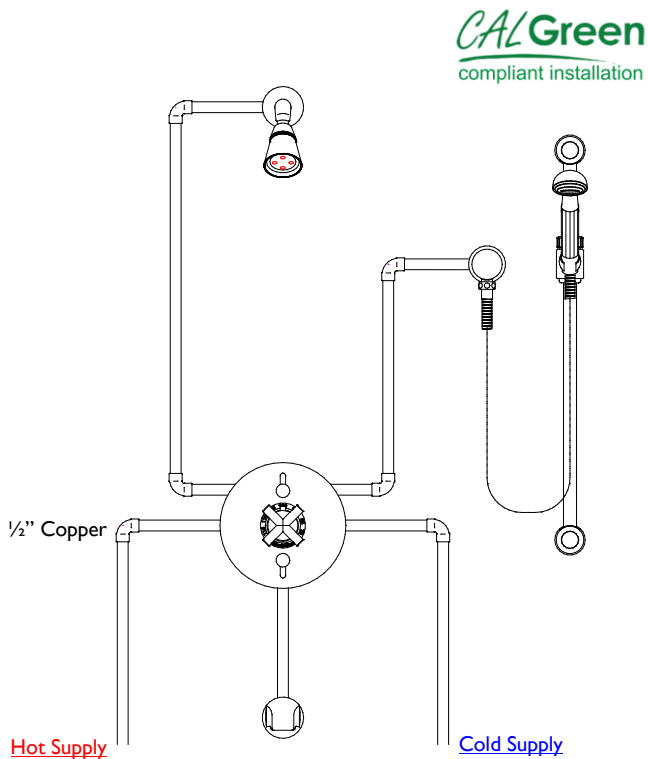

THT52D2-R Tub, Showerhead & Handshower