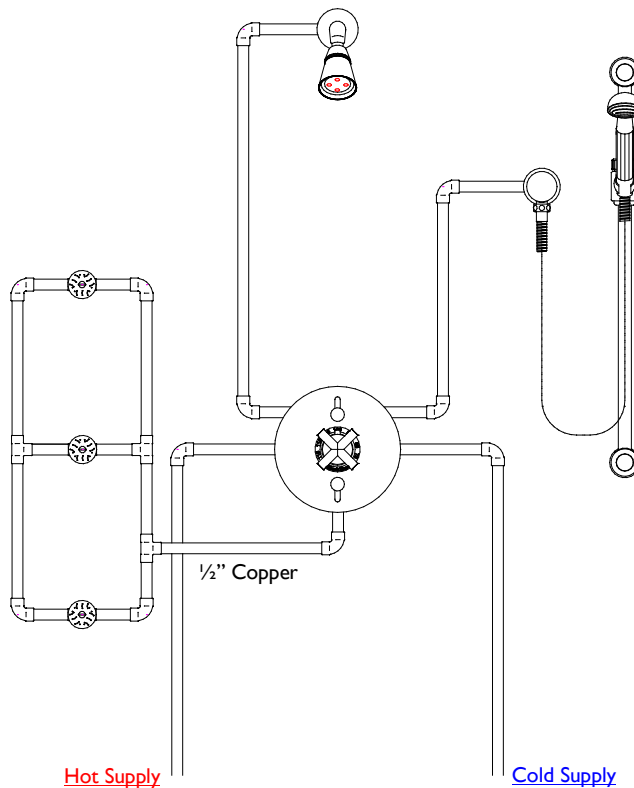

THT52D2-R Showerhead, Handshower & Bodyspray