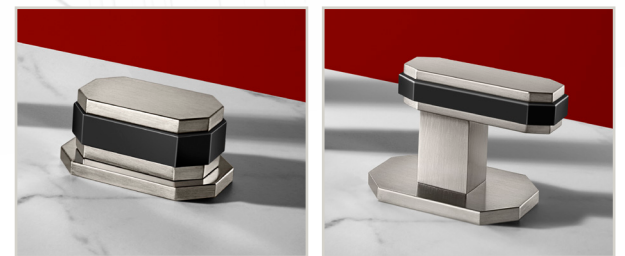

California Faucets®

CHRISTOPHER GRUBB

Collection

Christopher Grubb

Christopher is a modern day renaissance man. His achievements encompass Interior Designer, TV/Radio Personality, On-Air Host for House Tipster, Educator, and Product Designer.

His creative vision and design expertise manifests itself in the debut of two uniquely elegant, inspired faucet collections.

Doheny[™]

INSPIRED BY OCTAGONS,
AND AVAILABLE WITH
BANDED BLADE OR
LEVER HANDLES.

DECORATIVE CONTEMPORARY DESIGN FOR THE BATHROOM

Octagons have captured the architectural imagination for centuries. The dynamic shape of the octagon has been used in castles and featured in the domes of many churches and temples, representing the connection between the physical and the spiritual.

TRADITIONAL MEETS TRANSITIONAL FOR THE MODERN BATHROOM

Trousdale from the Christopher Grubb collection is inspired by architectural columns. From ionic columns at the Parthenon to doric columns at the Lincoln memorial, this series infuses the faucets with the essence of these iconic masterpieces.