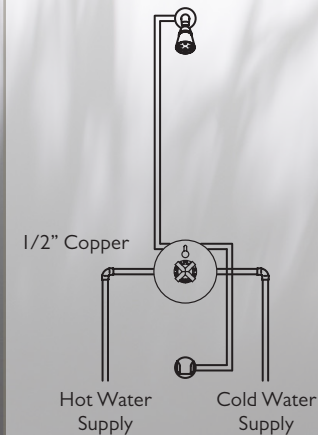

Showerhead & Handshower System

Showerhead & Tub System

STYLETHERM®

1/2" Single Integral Volume Control System

Our single integral volume control model offers all the quality and precision control of StyleTherm but for a simpler, single application shower.