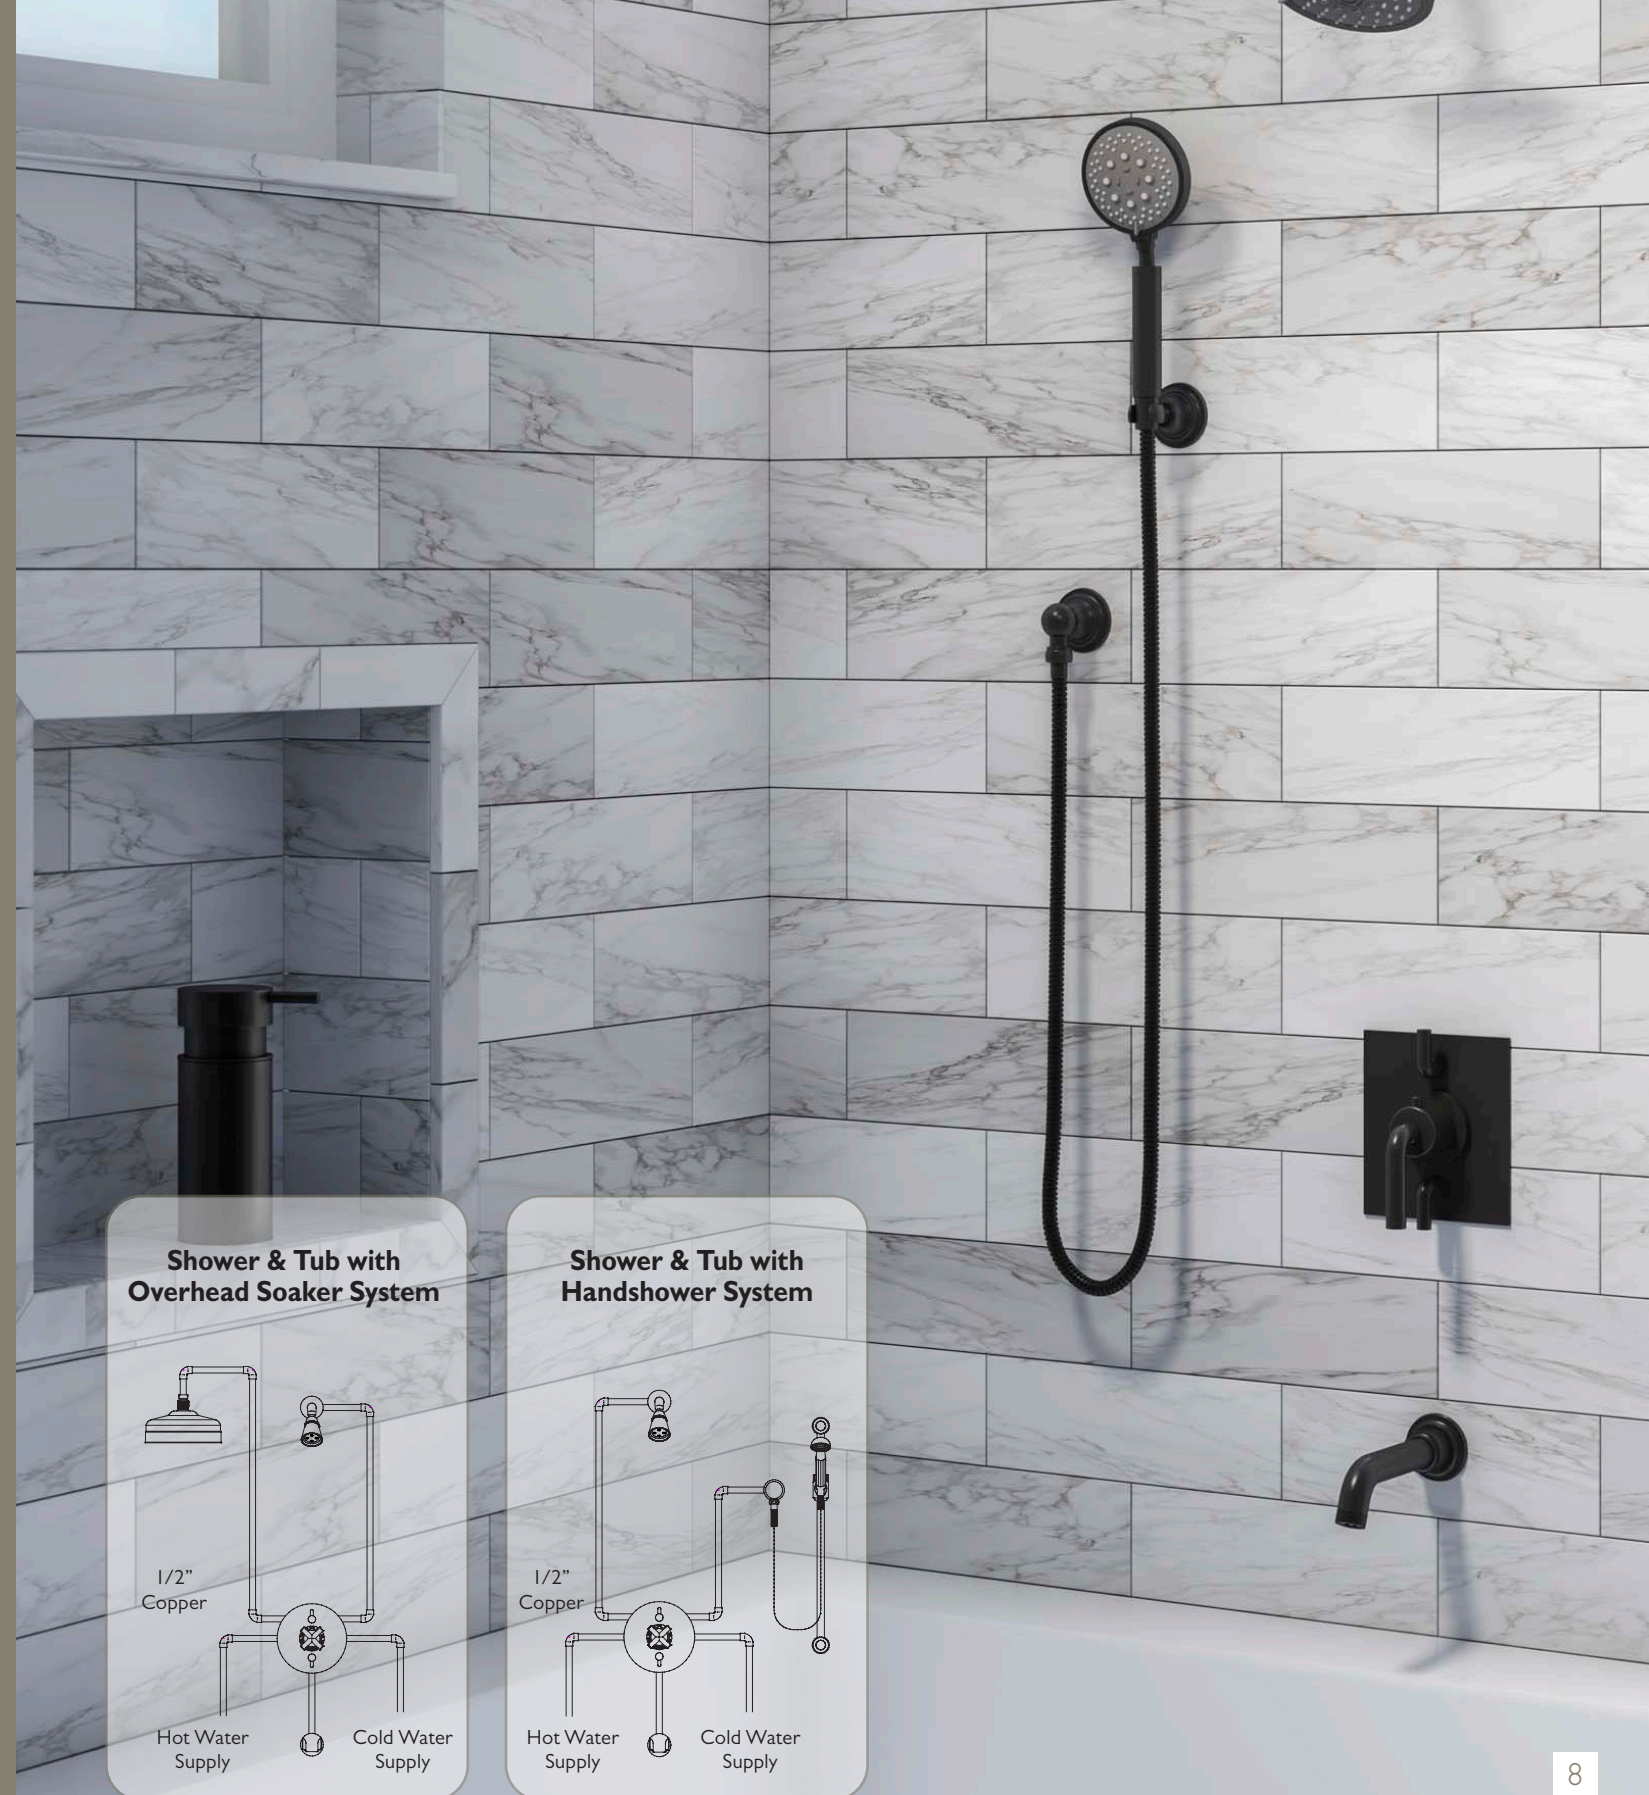

Ideal for secondary bathrooms with a tub and the desire for both a showerhead and handshower.

Shown:
Showerhead SH-083, Shower Arm SH-01.6, Handshower
Kit 9125-48, Handshower HS-083, Styletherm Dual Volume
Control, Tamalpais 74 Series TO-THF2L-74