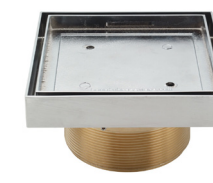

Camden
9196-A

Roxbury
9197-A

Mulholland
9198-A

To watch our StyleDrain Work of Art video, scan the QR code or go to calfaucets.com/videos

StyleDrain Tile

StyleDrain Tile is a patented innovation that allows you to lay in any tile to seamlessly match the rest of the shower. As a result, the drain virtually disappears.