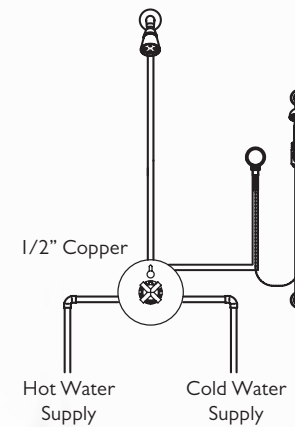

Showerhead & Handshower System