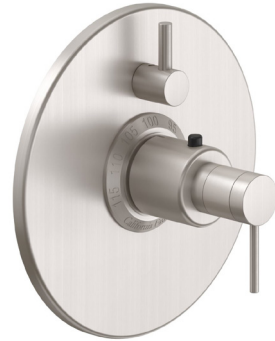

StyleTherm 3/4" - D Street Series
TO-THIL-52