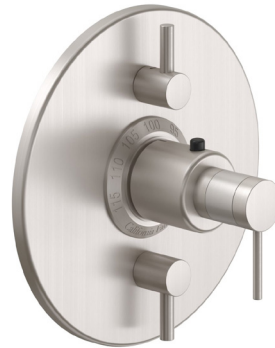

StyleTherm 1/2" - D Street Series
TO-TH2L-52