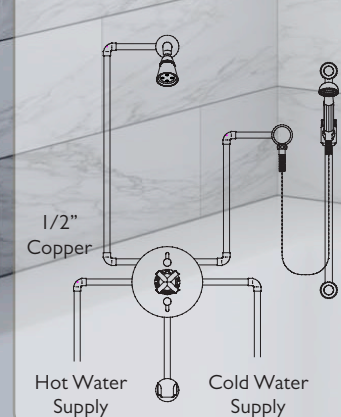

StyleDrain® by Christopher Grubb | page 22

ZeroDrain® | page 24

STYLETHERM®

1/2" Integrated Two-Way Diverter & Single Integral Volume Control

A two-outlet valve that allows for installation of multiple showering devices while still meeting stringent conservation requirements. This valve creates a myriad of shower configurations, such as a showerhead, handshower, and tub spout or two showerheads combined with a handshower, for the ultimate in showering freedom.

StyleTherm 1/2" - Tamalpais Series
TO-THF2L-74

Shown:
Showerhead SH-083, Shower Arm SH-01.6, Handshower
Kit 9125-48, Handshower HS-083, Styletherm Dual Volume
Control, Tamalpais 74 Series TO-THF2L-74

**Shower & Tub with
Overhead Soaker System**

**Shower & Tub with
Handshower System**

STYLETHERM®

1/2" Dual Integral Volume Control System

Our Dual Integral Volume Control models have a high flow rate and independent water volume controls that allow you to operate up to two shower applications simultaneously or independently with no temperature variation or loss of flow rate.