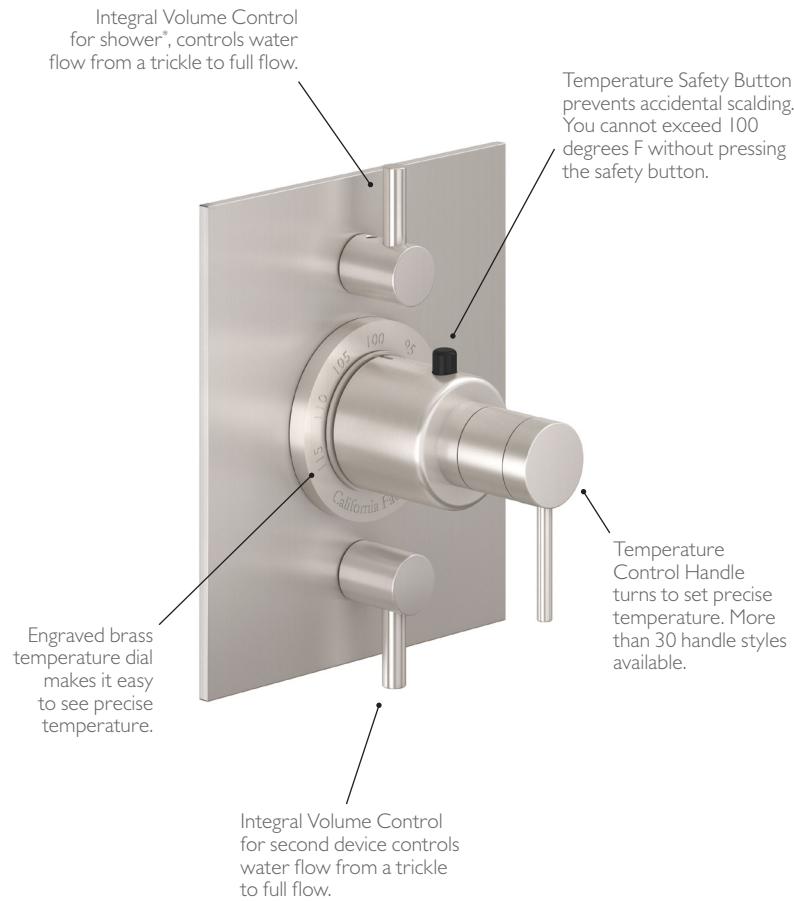

STYLETHERM®

It's easy to choose your ideal shower system.

Every California Faucets StyleTherm shower fitting delivers precision temperature control for comfort and safety. And all of them are available for less than an inferior standard technology, such as pressure balance.

As a result, you can now install a safe, precision temperature control fitting in every shower in your home.

Choosing the right one comes down to the style you prefer and the number of shower applications you want to operate. For example, in your master bath, do you want to run the showerhead, a handheld spray and body spray at the same time? Or just two of those? Is it a children's or guest's shower designed with only a single showerhead or a more typical tub/shower combination?

The answer to these questions is important, because StyleTherm's innovative design features independent water volume control for all applications without the need to toggle between them, and they can be configured for virtually any design scenario.

(Shown at right with two integrated volume controls. model #: TO-THF2L-52-SN)

*StyleTherm versions available to meet even the strictest water conservation codes, including CalGreen.

FEATURE COMPARISON

	STANDARD PRESSURE BALANCE	STYLETHERM® THERMOSTATIC
Delivers mixed water to showerhead	✓	✓
Easily and accurately sets precise mixed water temperature		✓
Protects against dangerous sudden changes in both water pressure and temperature		✓
Temperature override button prevents inadvertent scalding		✓
Volume control(s) allow you to adjust water flow from low to high		✓
Independent volume controls allows you to operate multiple devices simultaneously		✓

StyleTherm is superior thermostatic technology AND it's available at the cost of inferior shower systems. Why settle for less? StyleTherm is the ONLY solution.