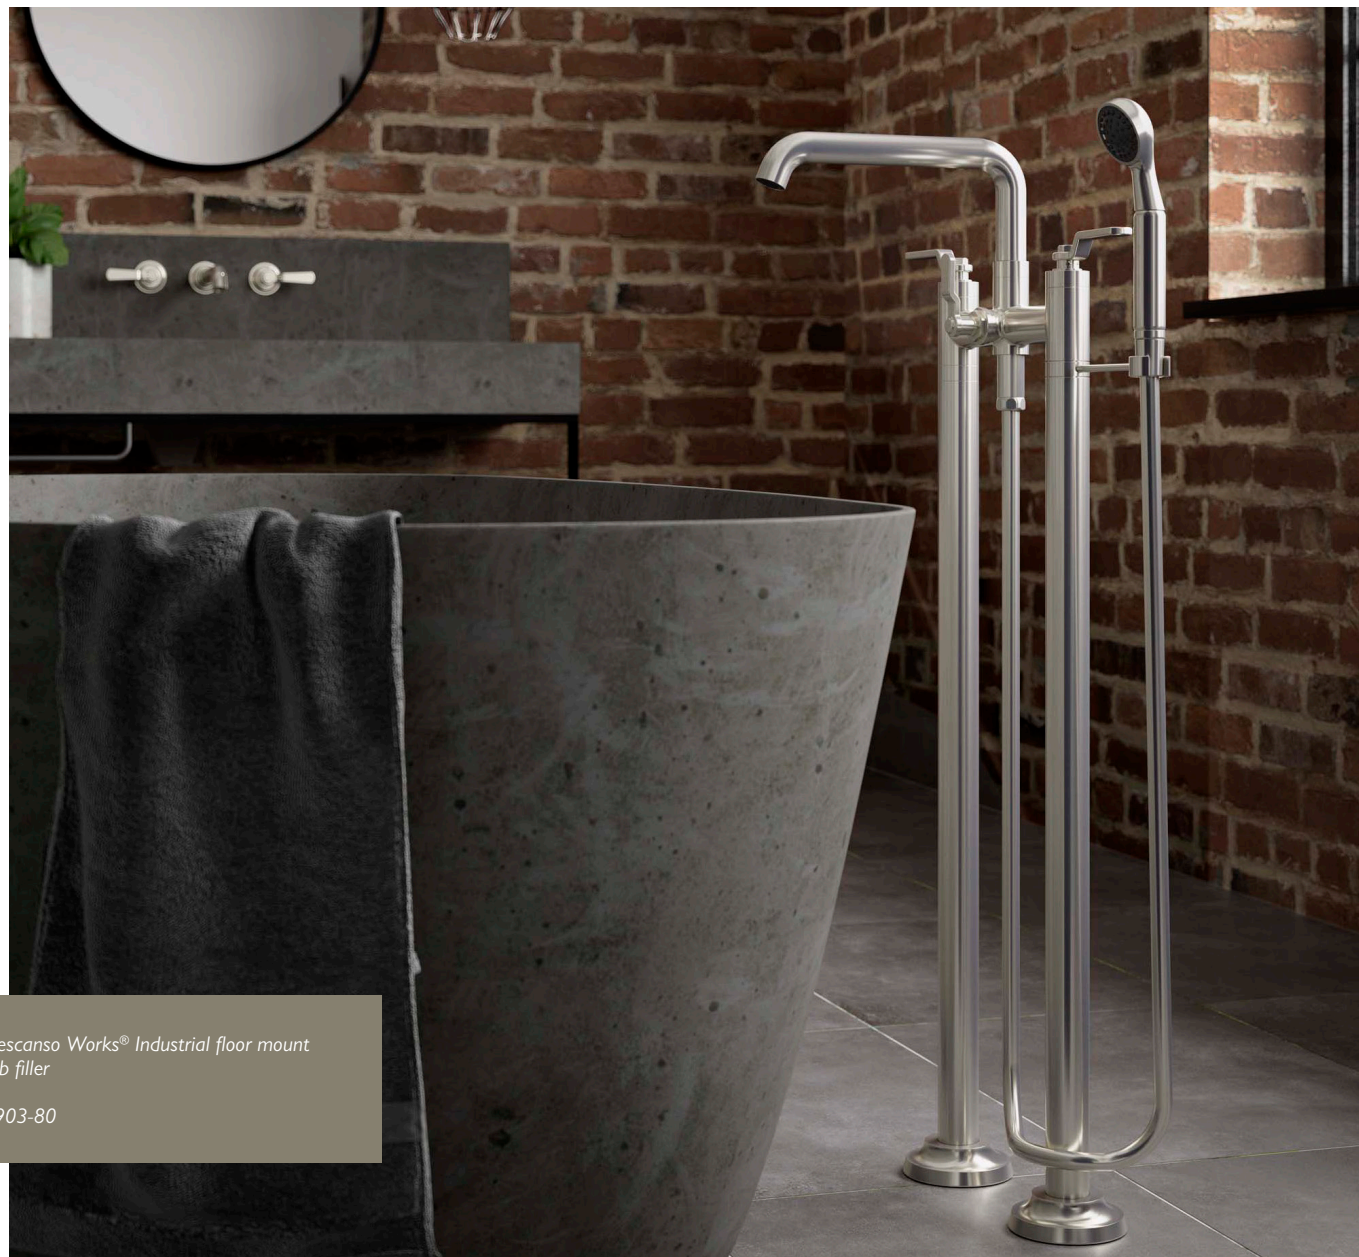

Camden
9196-A

Roxbury
9197-A

Mulholland
9198-A

To watch our StyleDrain Work of Art video, scan the QR code or go to calfaucets.com/videos

StyleDrain Tile

StyleDrain Tile is a patented innovation that allows you to lay in any tile to seamlessly match the rest of the shower. As a result, the drain virtually disappears.

StyleDrain Tile
9190-A

Photos above are examples (tile and stone are not included).

FREE STANDING TUB FILLERS

Providing exceptional design flexibility, our tub fillers give you the option of mixing and matching handle options, ranging from contemporary and transitional to traditional styles. As always, each of our series are available in over 25 decorative finishes, to create the largest, most personalized selection of tub fillers in the world.

With our tub fillers available in deck-mounted, wall-mounted, and freestanding styles, we have something for everyone.

California Faucet's Single Handle Tub Filler has a high flow rate at an extraordinary 10 GPM. Experience a deluge of water as your tub quickly fills with steaming hot water. Our signature solid brass construction, high-quality ceramic cartridge, and built-in stainless steel connections offer long-lasting durability and easy installation.