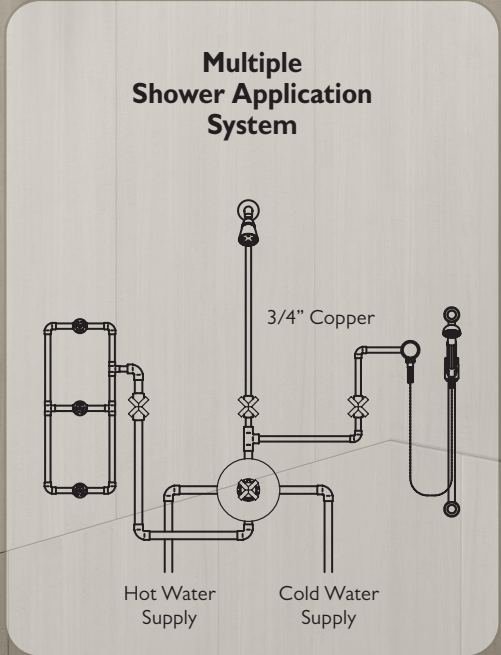

SHOWERHEADS

California Faucets offers a wide range of bathroom essentials, including faucets, shower systems, tub and shower sets, trim and bathroom accessories.

The many styles and finishes that are available allow you to coordinate and integrate accessories in order to create a fully coordinated bathroom with a design that matches your preferences.