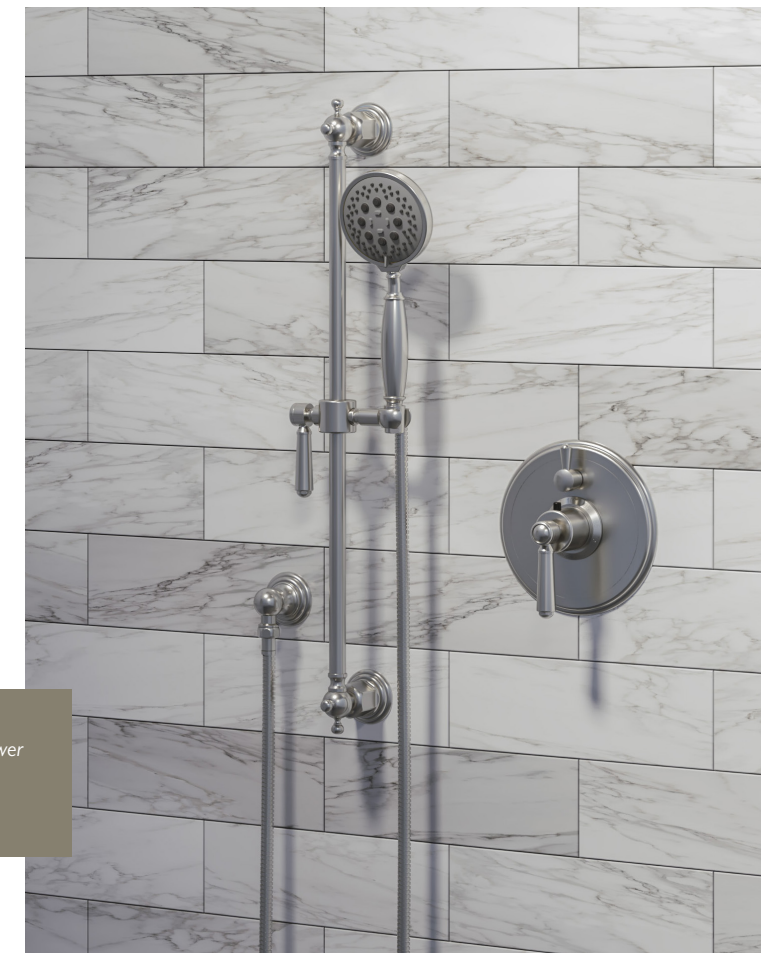

Slidebar Handshower Kit 9129-33, Handshower HS-073, StyleTherm Single Volume Control, Montecito 33 Series TO-THIL-33