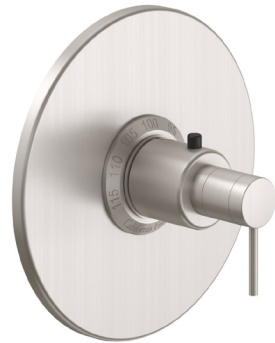

StyleTherm 3/4" - D Street Series
TO-THN-52