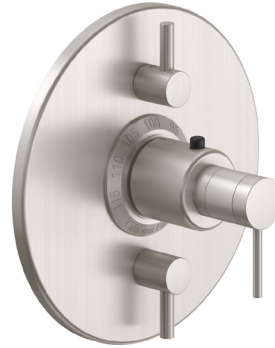

StyleTherm 3/4" - D Street Series
TO-TH2L-52