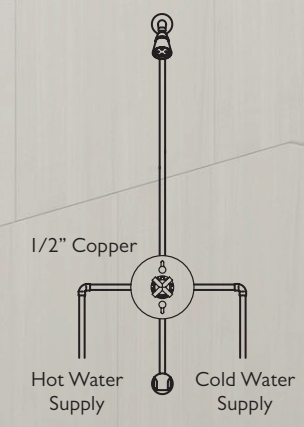

Shower & Tub System