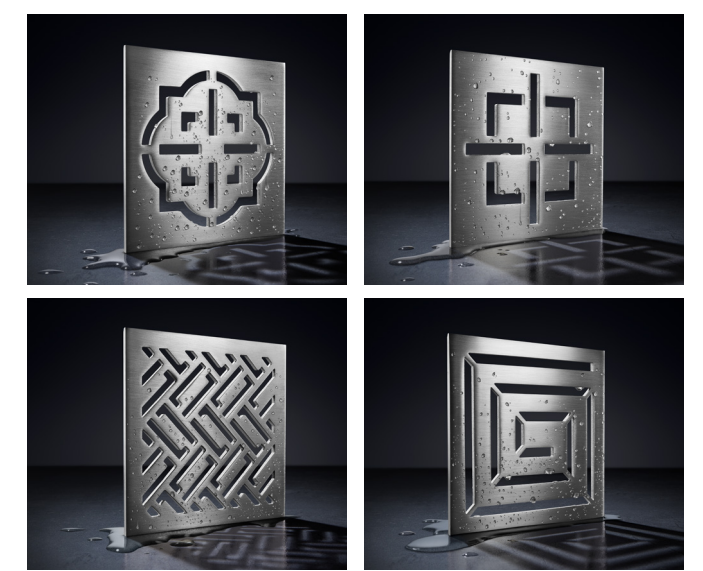

Two Applications | pages 9-10
Three Applications | pages 7-8

Contemporary Round faceplate shown.
A variety of faceplate designs and shapes are available.

Multiple Applications | pages 15-16

Rectangular Transitional faceplate shown.
A variety of faceplate designs and shapes are available.

StyleDrain® by Christopher Grubb | page 22

ZeroDrain® | page 24

STYLETHERM®

1/2" Integrated Two-Way Diverter & Single Integral Volume Control

A two-outlet valve that allows for installation of multiple showering devices while still meeting stringent conservation requirements. This valve creates a myriad of shower configurations, such as a showerhead, handshower, and tub spout or two showerheads combined with a handshower, for the ultimate in showering freedom.