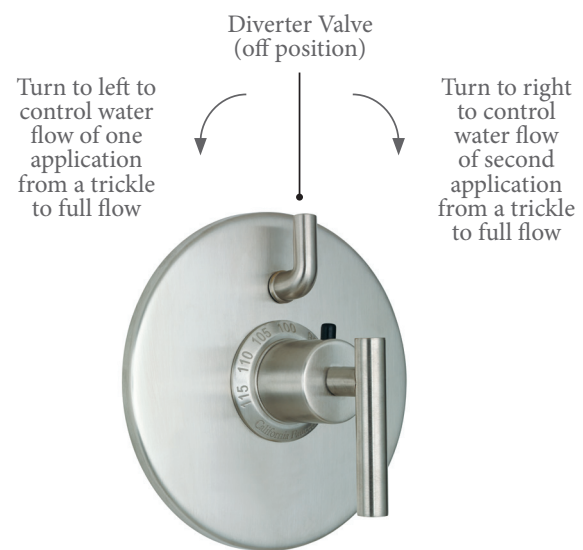

Ideal for secondary bathrooms with a compact, single-use shower or showers subject to water-conservation standards.