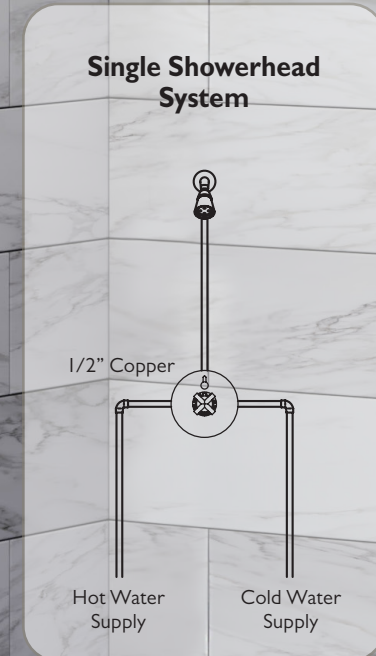

STYLETHERM®

1/2" Single Integral Volume Control System

Our single integral volume control model offers all the quality and precision control of StyleTherm but for a simpler, single application shower.

Ideal for secondary bathrooms with a single-use shower.

Shown:
Showerhead SH-073, Shower Arm SH-01.6,
Styletherm Single Volume Control,
Del Mar 60 Series TO-THIL-60