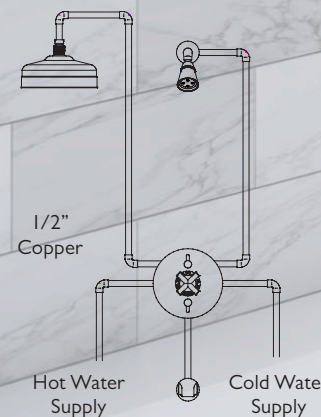

**Shower & Tub with
Overhead Soaker System**