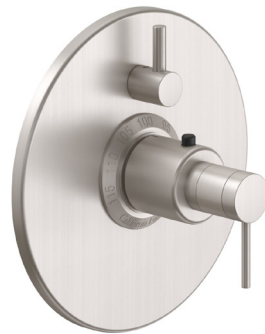

StyleTherm 3/4" - D Street Series
TO-THIL-52