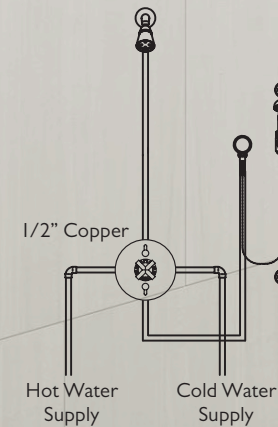

Shower with Handshower System